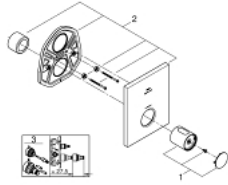

27 619 000 GROHTHERM F SAFETY MIXER TRIM

PRODUCT DESCRIPTION

- Colour: chrome
- for high-flow, multiple outlet custom shower applications
- requires separate volume controls
- for use with Rapido T rough-in box 35 500 000 sold separately
- GROHE LongLife finish
- GROHE SafeStop - safety button at 38°C
- GROHE SafeStop Plus - optional temperature limiter at 43°C included
- metal handle for temperature control
- rectangular metal wall escutcheon with hidden fixing and hidden sealings
- flow rate:
 - - max. 53 l/min at 3 bar by using all 3 outlets at the same time
 - - bottom outlet 50 l/min. at 3 bar
 - - top outlets left/right, each 36 l/min. at 3 bar
- without concealed body

27 619 000 GROHTHERM F SAFETY MIXER TRIM

SPARE PARTS

1: Temperature control handle (Spare part-nr. 47900000)

2: Escutcheon (Spare part-nr. 47902000)

3: Extension-set 27.5 mm (Spare part-nr. 47781000)*

* Optional accessories