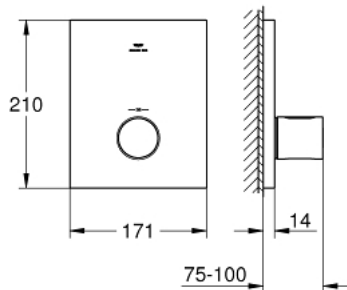

27 619 000 GROHTHERM F SAFETY MIXER TRIM

PRODUCT DESCRIPTION

- Colour: chrome
- for high-flow, multiple outlet custom shower applications
- requires separate volume controls
- for use with Rapido T rough-in box 35 500 000 sold separately
- GROHE LongLife finish
- GROHE SafeStop - safety button at 38°C
- GROHE SafeStop Plus - optional temperature limiter at 43°C included
- metal handle for temperature control
- rectangular metal wall escutcheon with hidden fixing and hidden sealings
- flow rate:
 - - max. 53 l/min at 3 bar by using all 3 outlets at the same time
 - - bottom outlet 50 l/min. at 3 bar
 - - top outlets left/right, each 36 l/min. at 3 bar
- without concealed body

27 619 000 GROHTHERM F SAFETY MIXER TRIM

SPARE PARTS

1: Temperature control handle (Spare part-nr. 47900000)

2: Escutcheon (Spare part-nr. 47902000)

3: Extension-set 27.5 mm (Spare part-nr. 47781000)*

* Optional accessories