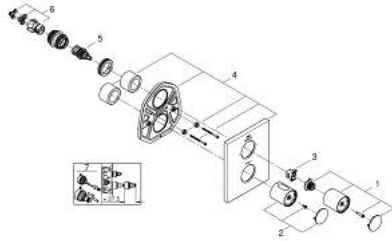

27 618 000 GROHTHERM F SAFETY MIXER TRIM WITH INTEGRATED 2-WAY DIVERTER

PRODUCT DESCRIPTION

- Colour: chrome
- for bath or shower with more than one outlet
- for use with Rapido T rough-in box 35 500 000 sold separately
- GROHE LongLife finish
- GROHE SafeStop - safety button at 38°C
- GROHE SafeStop Plus - optional temperature limiter at 43°C included
- metal handle for temperature control
- metal handle for Aquadimmer control with multiple function- shut off and flow control - diverter for 2 outlets
- 3rd outlet requires separate volume control
- rectangular metal wall escutcheon with hidden fixing and hidden sealings
- flow rate:
 - - max. 53 l/min at 3 bar by using all 3 outlets at the same time
 - - bottom outlet 50 l/min. at 3 bar
 - - top outlet left (bath) 30 l/min. at 3 bar
 - - top outlet right (shower) 24 l/min at 3 bar
- without concealed body

27 618 000 GROHTHERM F SAFETY MIXER TRIM WITH INTEGRATED 2-WAY DIVERTER

SPARE PARTS

- 1: Handle for shut-off valve (Spare part-nr. 47898000)
- 2: Temperature control handle (Spare part-nr. 47900000)
- 3: Stop ring (Spare part-nr. 10089000)
- 4: Escutcheon (Spare part-nr. 47901000)
- 5: Aquadimmer (Spare part-nr. 47364000)
- 6: Adapter (Spare part-nr. 12701001)
- 7: Extension-set 27.5 mm (Spare part-nr. 47781000)*