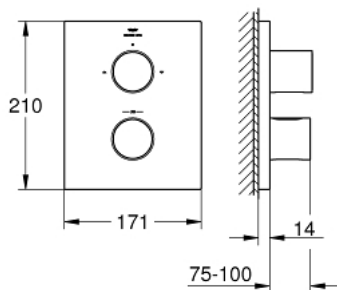

27 618 000 GROHTHERM F SAFETY MIXER TRIM WITH INTEGRATED 2-WAY DIVERTER

PRODUCT DESCRIPTION

- Colour: chrome
- for bath or shower with more than one outlet
- for use with Rapido T rough-in box 35 500 000 sold separately
- GROHE LongLife finish
- GROHE SafeStop - safety button at 38°C
- GROHE SafeStop Plus - optional temperature limiter at 43°C included
- metal handle for temperature control
- metal handle for Aquadimmer control with multiple function- shut off and flow control - diverter for 2 outlets
- 3rd outlet requires separate volume control
- rectangular metal wall escutcheon with hidden fixing and hidden sealings
- flow rate:
 - - max. 53 l/min at 3 bar by using all 3 outlets at the same time
 - - bottom outlet 50 l/min. at 3 bar
 - - top outlet left (bath) 30 l/min. at 3 bar
 - - top outlet right (shower) 24 l/min at 3 bar
- without concealed body

27 618 000 GROHTHERM F SAFETY MIXER TRIM WITH INTEGRATED 2-WAY DIVERTER

SPARE PARTS

- 1: Handle for shut-off valve (Spare part-nr. 47898000)
- 2: Temperature control handle (Spare part-nr. 47900000)
- 3: Stop ring (Spare part-nr. 10089000)
- 4: Escutcheon (Spare part-nr. 47901000)
- 5: Aquadimmer (Spare part-nr. 47364000)
- 6: Adapter (Spare part-nr. 12701001)
- 7: Extension-set 27.5 mm (Spare part-nr. 47781000)*