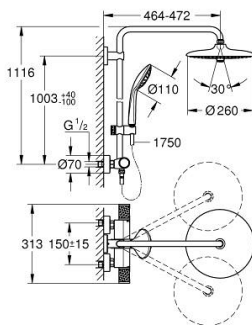

27 615 KF2 EUPHORIA SYSTEM 260 SHOWER SYSTEM WITH SAFETY MIXER FOR WALL MOUNTING

PRODUCT DESCRIPTION

- Colour: phantom black
- consisting of:
 - horizontal swivable 450 mm shower arm
 - exposed Safety Mixer with Aquadimmer function
 - head shower Euphoria 260
 - spray patterns: Rain, SmartRain, Jet
 - maximum flow rate (at 3 bar): 7.5 l/min
 - with ball joint
 - hand shower Euphoria 110 Massage
 - maximum flow rate (at 3 bar): 8.5 l/min
 - adjustable in height with gliding element
 - shower hose Silverflex 1750 mm 1/2" x 1/2" (28 388)
 - maximum flow rate system (at 3 bar): 8.5 l/min
 - GROHE EcoJoy - less water, perfect flow
 - GROHE TurboStat - compact cartridge with wax thermoelement
 - GROHE SafeStop - safety button at 38°C
 - GROHE SafeStop Plus - optional temperature limiter at 43°C included
 - GROHE CoolTouch - no risk of scalding
 - GROHE ProGrip - with knurl structure
 - GROHE DreamSpray - perfect spray pattern
 - GROHE SprayDimmer - stepless flow rate adjustment
 - Flexible Installation - 1 adjustable bracket for existing drill holes
 - Inner WaterGuide - inner insulation for surface protection
 - GROHE SpeedClean - effortless limescale removal
 - TwistStop - to prevent hose from twisting
 - suitable for instantaneous heaters from 18 kW/h
 - minimum flow rate 5 l/min.
 - optional upgrade: GROHE EasyReach tray (26 362)
- professional edition