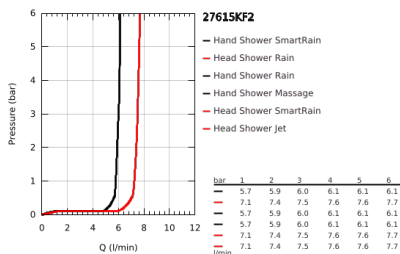

27 615 KF2 EUPHORIA SYSTEM 260 SHOWER SYSTEM WITH SAFETY MIXER FOR WALL MOUNTING

PRODUCT DESCRIPTION

- Colour: phantom black
- consisting of:
 - horizontal swivable 450 mm shower arm
 - exposed Safety Mixer with Aquadimmer function
 - head shower Euphoria 260
 - spray patterns: Rain, SmartRain, Jet
 - maximum flow rate (at 3 bar): 7.5 l/min
 - with ball joint
 - hand shower Euphoria 110 Massage
 - maximum flow rate (at 3 bar): 8.5 l/min
 - adjustable in height with gliding element
 - shower hose Silverflex 1750 mm 1/2" x 1/2" (28 388)
 - maximum flow rate system (at 3 bar): 8.5 l/min
 - GROHE EcoJoy - less water, perfect flow
 - GROHE TurboStat - compact cartridge with wax thermoelement
 - GROHE SafeStop - safety button at 38°C
 - GROHE SafeStop Plus - optional temperature limiter at 43°C included
 - GROHE CoolTouch - no risk of scalding
 - GROHE ProGrip - with knurl structure
 - GROHE DreamSpray - perfect spray pattern
 - GROHE SprayDimmer - stepless flow rate adjustment
 - Flexible Installation - 1 adjustable bracket for existing drill holes
 - Inner WaterGuide - inner insulation for surface protection
 - GROHE SpeedClean - effortless limescale removal
 - TwistStop - to prevent hose from twisting
 - suitable for instantaneous heaters from 18 kW/h
 - minimum flow rate 5 l/min.
 - optional upgrade: GROHE EasyReach tray (26 362)
- professional edition