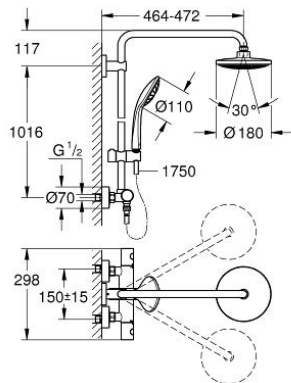

### PRODUCT DESCRIPTION

- Colour: chrome
- consisting of:
  - horizontal swivable 450 mm shower arm
  - exposed Safety Mixer with Aquadimmer function
  - allows change between:
    - head shower Euphoria Cosmopolitan(27 492 000)
    - spray pattern: Rain
    - with ball joint
    - rotation angle  $\pm 15^\circ$
  - hand shower Euphoria 110 Massage (27 239)
- adjustable in height with gliding element
- GROHE EcoJoy 9.5 l/min. flow limiter
- shower hose Silverflex 1750 mm 1/2" x 1/2" (28 388)
- minimum flow rate 7 l/min.
- GROHE EcoJoy - less water, perfect flow
- GROHE DreamSpray - perfect spray pattern
- GROHE LongLife finish
- GROHE TurboStat - compact cartridge with wax thermoelement
- GROHE SpeedClean - effortless limescale removal
- suitable for instantaneous heaters from 18 kW/h
- optional upgrade: GROHE EasyReach tray (26 362)