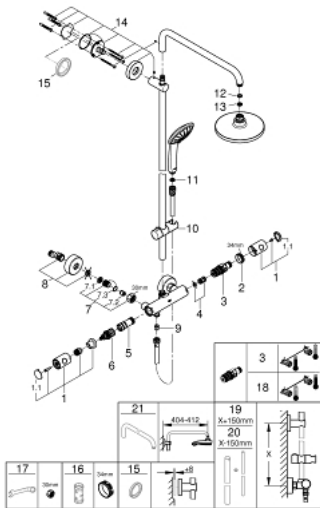

27 615 000 EUPHORIA SYSTEM 180 SHOWER SYSTEM WITH SAFETY MIXER FOR WALL MOUNTING

SPARE PARTS

1. 1: Metal handle 1/2" (Spare part-nr. 47984000)
   - 1.1: Cover cap (Spare part-nr. 6458500M)
   - 2: Fitting ring (Spare part-nr. 47743000)
   - 3: Thermostatic compact cartridge 1/2" (Spare part-nr. 47439000)
   - 4: Buffer (Spare part-nr. 47398000)
   - 5: Water flow (Spare part-nr. 47751000)
   - 6: Aquadimmer (Spare part-nr. 12433000)
   - 7: Non-return valve (Spare part-nr. 47189000)
   - 7.1: Dirt strainer (Spare part-nr. 0726400M)
   - 7.2: Non-return valve (Spare part-nr. 08565000)
   - 7.3: O-ring $\varnothing 17 \times \varnothing 2$ (Spare part-nr. 0305500M)
   - 8: S-union (Spare part-nr. 12662000)
   - 9: Non-return valve (Spare part-nr. 08565000)
   - 10: Glider (Spare part-nr. 12140000)
   - 11: Dirt strainer (Spare part-nr. 0700200M)
   - 12: Fibre seal dia. $\varnothing 18.5 \times \varnothing 12 \times 2$ (Spare part-nr. 0138900M)
   - 13: Dirt strainer (Spare part-nr. 48007000)
   - 14: Shower bar holder (Spare part-nr. 48279000)
   - 15: Compensation disc (Spare part-nr. 27180000)*
   - 16: Socket Spanner (Spare part-nr. 19332000)*
   - 17: Special spanner (Spare part-nr. 19377000)*
   - 18: GROHE TurboStat cartridge 1/2" (Spare part-nr. 47175000)*
   - 19: Shower system pipe for retrofitting (Spare part-nr. 48053000)*
   - 20: Shower system pipe for retrofitting (Spare part-nr. 48054000)*
   - 21: Shower arm for shower systems (Spare part-nr. 14047000)*
2. Optional accessories