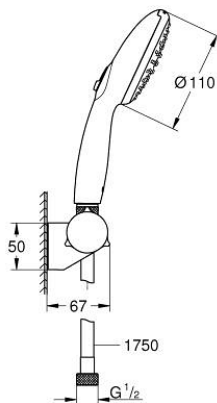

27 601 30E TEMPESTA 110 WALL HOLDER SET 2 SPRAYS (RAIN, JET)

PRODUCT DESCRIPTION

- Colour: chrome
- consisting of:
 - hand shower Tempesta 110 (27 597)
 - maximum flow rate (at 3 bar): 5.6 l/min
 - wall shower holder adjustable (27 595)
 - Relaxflex hose 1750 mm 1/2"x1/2" (28 154)
- GROHE SmartSwitch - easily rotate the dial to enjoy your preferred spray option
- GROHE DreamSpray - perfect spray pattern
- GROHE LongLife finish
- GROHE SpeedClean - effortless limescale removal
- Inner WaterGuide - inner insulation for surface protection
- ShockProof silicone ring prevents damages caused by shower falling
- minimum pressure 1.0 bar
- suitable for instantaneous heater
- professional edition

27 601 30E TEMPESTA 110 WALL HOLDER SET 2 SPRAYS (RAIN, JET)

SPARE PARTS

1: Dirt strainer (Spare part-nr. 0700200M)

2: Cap (Spare part-nr. 1029380000)