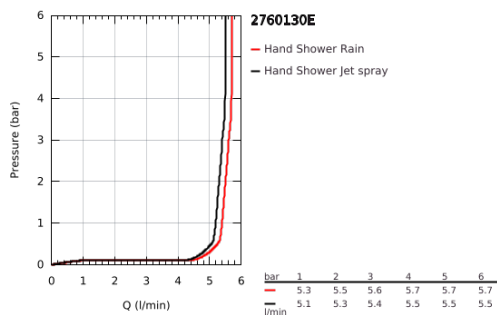

27 601 30E TEMPESTA 110 WALL HOLDER SET 2 SPRAYS (RAIN, JET)

PRODUCT DESCRIPTION

- Colour: chrome
- consisting of:
 - hand shower Tempesta 110 (27 597)
 - maximum flow rate (at 3 bar): 5.6 l/min
 - wall shower holder adjustable (27 595)
 - Relaxflex hose 1750 mm 1/2"x1/2" (28 154)
- GROHE SmartSwitch - easily rotate the dial to enjoy your preferred spray option
- GROHE DreamSpray - perfect spray pattern
- GROHE LongLife finish
- GROHE SpeedClean - effortless limescale removal
- Inner WaterGuide - inner insulation for surface protection
- ShockProof silicone ring prevents damages caused by shower falling
- minimum pressure 1.0 bar
- suitable for instantaneous heater
- professional edition