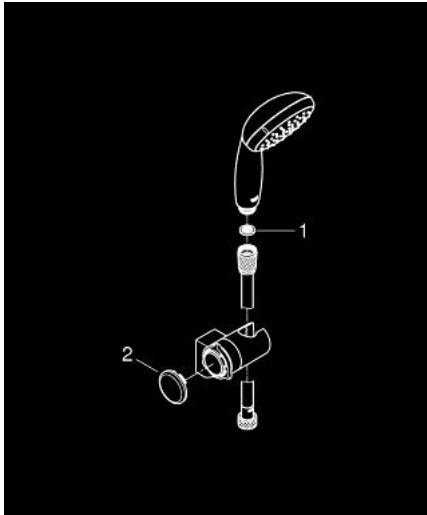

## 27 601 00E TEMPESTA 100 WALL HOLDER SET 2 SPRAYS

### PRODUCT DESCRIPTION

- Colour: chrome
- consisting of:
  - hand shower Tempesta 100 II (27 597)
  - wall shower holder adjustable (27 595)
  - Relaxaflex hose 1750 mm 1/2"x1/2" (28 154)
  - GROHE EcoJoy 5.7 l/min. flow limiter
  - GROHE DreamSpray - perfect spray pattern
  - GROHE LongLife finish
  - GROHE SpeedClean - effortless limescale removal
  - Inner WaterGuide - inner insulation for surface protection
  - ShockProof silicone ring prevents damages caused by shower falling
  - suitable for instantaneous heater
  - minimum pressure 1.0 bar

### SPARE PARTS

- 1: Dirt strainer (Spare part-nr. 0700200M)
- 2: Cover cap (Spare part-nr. 45652P00)