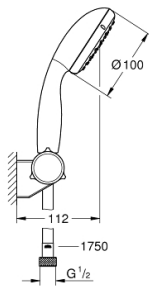

## 27 601 00E TEMPESTA 100 WALL HOLDER SET 2 SPRAYS

### PRODUCT DESCRIPTION

- Colour: chrome
- consisting of:
  - hand shower Tempesta 100 II (27 597)
  - wall shower holder adjustable (27 595)
  - Relaxaflex hose 1750 mm 1/2"x1/2" (28 154)
  - GROHE EcoJoy 5.7 l/min. flow limiter
  - GROHE DreamSpray - perfect spray pattern
  - GROHE LongLife finish
  - GROHE SpeedClean - effortless limescale removal
  - Inner WaterGuide - inner insulation for surface protection
  - ShockProof silicone ring prevents damages caused by shower falling
  - suitable for instantaneous heater
  - minimum pressure 1.0 bar

### SPARE PARTS

- 1: Dirt strainer (Spare part-nr. 0700200M)
- 2: Cover cap (Spare part-nr. 45652P00)