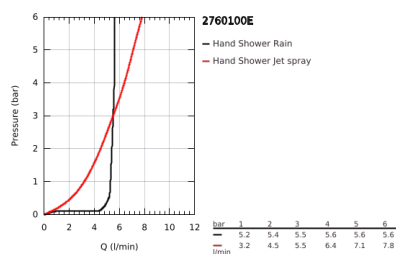

### PRODUCT DESCRIPTION

- Colour: chrome
- consisting of:
  - hand shower Tempesta 100 II (27 597)
  - wall shower holder adjustable (27 595)
  - Relaxaflex hose 1750 mm 1/2"x1/2" (28 154)
  - GROHE EcoJoy 5.7 l/min. flow limiter
  - GROHE DreamSpray - perfect spray pattern
  - GROHE LongLife finish
  - GROHE SpeedClean - effortless limescale removal
  - Inner WaterGuide - inner insulation for surface protection
  - ShockProof silicone ring prevents damages caused by shower falling
  - suitable for instantaneous heater
  - minimum pressure 1.0 bar