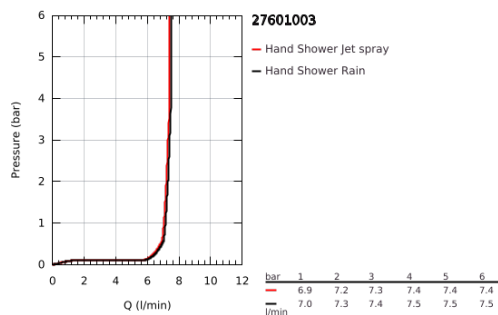

27 601 003 TEMPESTA 110 WALL HOLDER SET 2 SPRAYS (RAIN, JET)

PRODUCT DESCRIPTION

- Colour: chrome
- consisting of:
 - hand shower Tempesta 110 (26 161)
 - maximum flow rate (at 3 bar): 7.4 l/min
 - wall shower holder adjustable (27 595)
 - Relaxflex hose 1750 mm 1/2"x1/2" (28 154)
 - GROHE EcoJoy - less water, perfect flow
 - GROHE SmartSwitch - easily rotate the dial to enjoy your preferred spray option
 - GROHE DreamSpray - perfect spray pattern
 - GROHE LongLife finish
 - GROHE SpeedClean - effortless limescale removal
 - Inner WaterGuide - inner insulation for surface protection
 - ShockProof silicone ring prevents damages caused by shower falling
 - minimum pressure 1.0 bar
 - suitable for instantaneous heater
 - professional edition