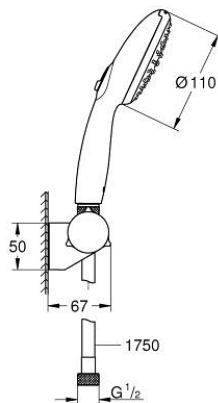

27 601 003 TEMPESTA 110 WALL HOLDER SET 2 SPRAYS (RAIN, JET)

PRODUCT DESCRIPTION

- Colour: chrome
- consisting of:
 - hand shower Tempesta 110 (26 161)
 - maximum flow rate (at 3 bar): 7.4 l/min
 - wall shower holder adjustable (27 595)
 - Relaxflex hose 1750 mm 1/2"x1/2" (28 154)
 - GROHE EcoJoy - less water, perfect flow
 - GROHE SmartSwitch - easily rotate the dial to enjoy your preferred spray option
 - GROHE DreamSpray - perfect spray pattern
 - GROHE LongLife finish
 - GROHE SpeedClean - effortless limescale removal
 - Inner WaterGuide - inner insulation for surface protection
 - ShockProof silicone ring prevents damages caused by shower falling
 - minimum pressure 1.0 bar
 - suitable for instantaneous heater
 - professional edition

27 601 003 TEMPESTA 110 WALL HOLDER SET 2 SPRAYS (RAIN, JET)

SPARE PARTS

1: Dirt strainer (Spare part-nr. 0700200M)

2: Cap (Spare part-nr. 1029380000)