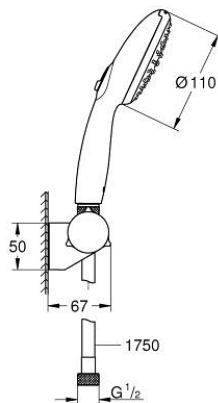

27 601 003 TEMPESTA 110 WALL HOLDER SET 2 SPRAYS (RAIN, JET)

PRODUCT DESCRIPTION

- Colour: chrome
- consisting of:
 - hand shower Tempesta 110 (26 161)
 - maximum flow rate (at 3 bar): 7.4 l/min
 - wall shower holder adjustable (27 595)
 - Relaxflex hose 1750 mm 1/2"x1/2" (28 154)
 - GROHE EcoJoy - less water, perfect flow
 - GROHE SmartSwitch - easily rotate the dial to enjoy your preferred spray option
 - GROHE DreamSpray - perfect spray pattern
 - GROHE LongLife finish
 - GROHE SpeedClean - effortless limescale removal
 - Inner WaterGuide - inner insulation for surface protection
 - ShockProof silicone ring prevents damages caused by shower falling
 - minimum pressure 1.0 bar
 - suitable for instantaneous heater
 - professional edition

27 601 003 **TEMPESTA 110 WALL HOLDER SET 2 SPRAYS (RAIN, JET)**

SPARE PARTS

1: Dirt strainer (Spare part-nr. 0700200M)

2: Cap (Spare part-nr. 1029380000)