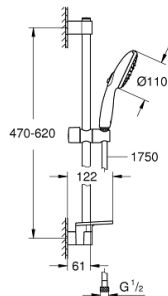

27 600 003 TEMPESTA 110 SHOWER RAIL SET 3 SPRAYS (RAIN, JET, MASSAGE)

PRODUCT DESCRIPTION

- Colour: chrome
- consisting of:
 - hand shower Tempesta 110 (28 419)
 - maximum flow rate (at 3 bar): 7.4 l/min
 - shower rail, 600 mm (27 523)
 - Relaxaflex hose 1750 mm 1/2"x1/2" (28 154)
 - GROHE EasyReach tray (26 770)
 - GROHE EcoJoy - less water, perfect flow
 - GROHE SmartSwitch - easily rotate the dial to enjoy your preferred spray option
 - GROHE DreamSpray - perfect spray pattern
 - GROHE LongLife finish
- Flexible Installation - 1 adjustable bracket for existing drill holes
- adjustable rail holder (turn and glide shower holder)
- GROHE SpeedClean - effortless limescale removal
- Inner WaterGuide - inner insulation for surface protection
- ShockProof silicone ring prevents damages caused by shower falling
- minimum pressure 1.0 bar
- suitable for instantaneous heater
- professional edition

27 600 003 TEMPESTA 110 SHOWER RAIL SET 3 SPRAYS (RAIN, JET, MASSAGE)

SPARE PARTS

- 1: Shower bar holder (Spare part-nr. 48607000)
- 2: Glider (Spare part-nr. 48609000)
- 3: Shower bar holder (Spare part-nr. 48608000)
- 4: Dirt strainer (Spare part-nr. 0700200M)
- 5: GROHE EasyReach tray (Spare part-nr. 26770001)
- 6: Compensation disc (Spare part-nr. 48543001)*