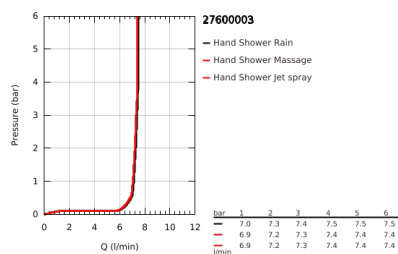

27 600 003 TEMPESTA 110 SHOWER RAIL SET 3 SPRAYS (RAIN, JET, MASSAGE)

PRODUCT DESCRIPTION

- Colour: chrome
- consisting of:
 - hand shower Tempesta 110 (28 419)
 - maximum flow rate (at 3 bar): 7.4 l/min
 - shower rail, 600 mm (27 523)
 - Relaxaflex hose 1750 mm 1/2"x1/2" (28 154)
 - GROHE EasyReach tray (26 770)
 - GROHE EcoJoy - less water, perfect flow
 - GROHE SmartSwitch - easily rotate the dial to enjoy your preferred spray option
 - GROHE DreamSpray - perfect spray pattern
 - GROHE LongLife finish
- Flexible Installation - 1 adjustable bracket for existing drill holes
- adjustable rail holder (turn and glide shower holder)
- GROHE SpeedClean - effortless limescale removal
- Inner WaterGuide - inner insulation for surface protection
- ShockProof silicone ring prevents damages caused by shower falling
- minimum pressure 1.0 bar
- suitable for instantaneous heater
- professional edition

27 600 003 TEMPESTA 110 SHOWER RAIL SET 3 SPRAYS (RAIN, JET, MASSAGE)

SPARE PARTS

- 1: Shower bar holder (Spare part-nr. 48607000)
- 2: Glider (Spare part-nr. 48609000)
- 3: Shower bar holder (Spare part-nr. 48608000)
- 4: Dirt strainer (Spare part-nr. 0700200M)
- 5: GROHE EasyReach tray (Spare part-nr. 26770001)
- 6: Compensation disc (Spare part-nr. 48543001)*