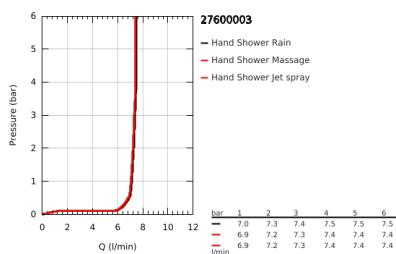

27 600 003 TEMPESTA 110 SHOWER RAIL SET 3 SPRAYS (RAIN, JET, MASSAGE)

PRODUCT DESCRIPTION

- Colour: chrome
- consisting of:
 - hand shower Tempesta 110 (28 419)
 - maximum flow rate (at 3 bar): 7.4 l/min
 - shower rail, 600 mm (27 523)
 - Relaxaflex hose 1750 mm 1/2"x1/2" (28 154)
 - GROHE EasyReach tray (26 770)
 - GROHE EcoJoy - less water, perfect flow
 - GROHE SmartSwitch - easily rotate the dial to enjoy your preferred spray option
 - GROHE DreamSpray - perfect spray pattern
 - GROHE LongLife finish
- Flexible Installation - 1 adjustable bracket for existing drill holes
- adjustable rail holder (turn and glide shower holder)
- GROHE SpeedClean - effortless limescale removal
- Inner WaterGuide - inner insulation for surface protection
- ShockProof silicone ring prevents damages caused by shower falling
- minimum pressure 1.0 bar
- suitable for instantaneous heater
- professional edition

27 600 003 TEMPESTA 110 SHOWER RAIL SET 3 SPRAYS (RAIN, JET, MASSAGE)

SPARE PARTS

- 1: Shower bar holder (Spare part-nr. 48607000)
- 2: Glider (Spare part-nr. 48609000)
- 3: Shower bar holder (Spare part-nr. 48608000)
- 4: Dirt strainer (Spare part-nr. 0700200M)
- 5: GROHE EasyReach tray (Spare part-nr. 26770001)
- 6: Compensation disc (Spare part-nr. 48543001)*