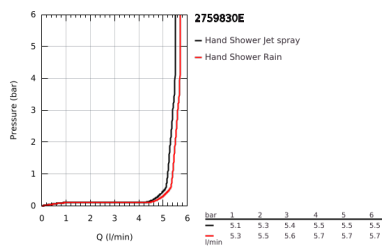

27 598 30E TEMPESTA 110 SHOWER RAIL SET 2 SPRAYS (RAIN, JET)

PRODUCT DESCRIPTION

- Colour: chrome
- consisting of:
 - hand shower Tempesta 110 (27 597)
 - maximum flow rate (at 3 bar): 5.6 l/min
 - shower rail, 600 mm (27 523)
 - Relaxflex hose 1750 mm 1/2"x1/2" (28 154)
- GROHE SmartSwitch - easily rotate the dial to enjoy your preferred spray option
- GROHE DreamSpray - perfect spray pattern
- GROHE LongLife finish
- Flexible Installation - 1 adjustable bracket for existing drill holes
- adjustable rail holder (turn and glide shower holder)
- GROHE SpeedClean - effortless limescale removal
- Inner WaterGuide - inner insulation for surface protection
- ShockProof silicone ring prevents damages caused by shower falling
- minimum pressure 1.0 bar
- suitable for instantaneous heater
- professional edition