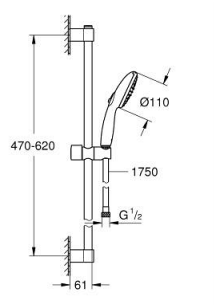

## 27 598 30E TEMPESTA 110 SHOWER RAIL SET 2 SPRAYS (RAIN, JET)

### PRODUCT DESCRIPTION

- Colour: chrome
- consisting of:
  - hand shower Tempesta 110 (27 597)
  - maximum flow rate (at 3 bar): 5.6 l/min
  - shower rail, 600 mm (27 523)
  - Relaxaflex hose 1750 mm 1/2"x1/2" (28 154)
- GROHE EcoJoy - extra efficient water usage, perfect flow
- GROHE SmartSwitch - easily rotate the dial to enjoy your preferred spray option
- GROHE DreamSpray - perfect spray pattern
- GROHE LongLife finish
- Flexible Installation - 1 adjustable bracket for existing drill holes
- adjustable rail holder (turn and glide shower holder)
- GROHE SpeedClean - effortless limescale removal
- Inner WaterGuide - inner insulation for surface protection
- ShockProof silicone ring prevents damages caused by shower falling
- minimum pressure 1.0 bar
- suitable for instantaneous heater
- professional edition

### SPARE PARTS

- 1: Shower bar holder (Spare part-nr. 48607000)
  - 2: Glider (Spare part-nr. 48609000)
  - 3: Shower bar holder (Spare part-nr. 48608000)
  - 4: Dirt strainer (Spare part-nr. 0700200M)
  - 5: Compensation disc (Spare part-nr. 48543001)\*
- \* Optional accessories