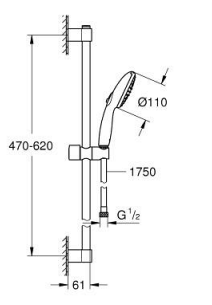

27 598 30E TEMPESTA 110 SHOWER RAIL SET 2 SPRAYS (RAIN, JET)

PRODUCT DESCRIPTION

- Colour: chrome
- consisting of:
 - hand shower Tempesta 110 (27 597)
 - maximum flow rate (at 3 bar): 5.6 l/min
 - shower rail, 600 mm (27 523)
 - Relaxflex hose 1750 mm 1/2"x1/2" (28 154)
- GROHE SmartSwitch - easily rotate the dial to enjoy your preferred spray option
- GROHE DreamSpray - perfect spray pattern
- GROHE LongLife finish
- Flexible Installation - 1 adjustable bracket for existing drill holes
- adjustable rail holder (turn and glide shower holder)
- GROHE SpeedClean - effortless limescale removal
- Inner WaterGuide - inner insulation for surface protection
- ShockProof silicone ring prevents damages caused by shower falling
- minimum pressure 1.0 bar
- suitable for instantaneous heater
- professional edition

27 598 30E TEMPESTA 110 SHOWER RAIL SET 2 SPRAYS (RAIN, JET)

SPARE PARTS

- 1: Shower bar holder (Spare part-nr. 48607000)
 - 2: Glider (Spare part-nr. 48609000)
 - 3: Shower bar holder (Spare part-nr. 48608000)
 - 4: Dirt strainer (Spare part-nr. 0700200M)
 - 5: Compensation disc (Spare part-nr. 48543001)*
- * Optional accessories