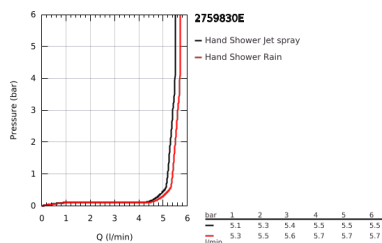

## 27 598 30E TEMPESTA 110 SHOWER RAIL SET 2 SPRAYS (RAIN, JET)

### PRODUCT DESCRIPTION

- Colour: chrome
- consisting of:
  - hand shower Tempesta 110 (27 597)
  - maximum flow rate (at 3 bar): 5.6 l/min
  - shower rail, 600 mm (27 523)
  - Relaxaflex hose 1750 mm 1/2"x1/2" (28 154)
- GROHE EcoJoy - extra efficient water usage, perfect flow
- GROHE SmartSwitch - easily rotate the dial to enjoy your preferred spray option
- GROHE DreamSpray - perfect spray pattern
- GROHE LongLife finish
- Flexible Installation - 1 adjustable bracket for existing drill holes
- adjustable rail holder (turn and glide shower holder)
- GROHE SpeedClean - effortless limescale removal
- Inner WaterGuide - inner insulation for surface protection
- ShockProof silicone ring prevents damages caused by shower falling
- minimum pressure 1.0 bar
- suitable for instantaneous heater
- professional edition