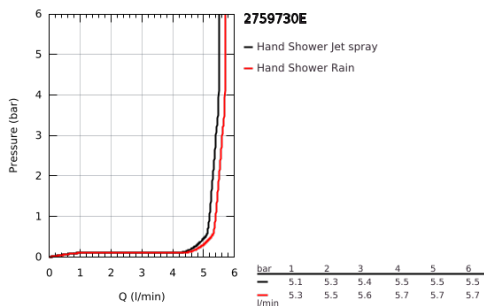

## 27 597 30E TEMPESTA 110 HAND SHOWER 2 SPRAYS

### PRODUCT DESCRIPTION

- Colour: chrome
- spray patterns: Rain, Jet
- maximum flow rate (at 3 bar): 5.6 l/min
- GROHE EcoJoy - extra efficient water usage, perfect flow
- GROHE SmartSwitch - easily rotate the dial to enjoy your preferred spray option
- GROHE DreamSpray - perfect spray pattern
- GROHE LongLife finish
- GROHE SpeedClean - effortless limescale removal
- Inner WaterGuide - inner insulation for surface protection
- ShockProof silicone ring prevents damages caused by shower falling
- universal mounting system, fitting all standard shower hoses
- minimum pressure 1.0 bar
- suitable for instantaneous heater
- professional edition