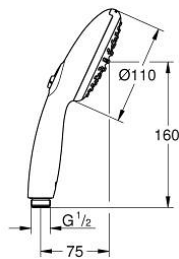

## 27 597 30E TEMPESTA 110 HAND SHOWER 2 SPRAYS

### PRODUCT DESCRIPTION

- Colour: chrome
- spray patterns: Rain, Jet
- maximum flow rate (at 3 bar): 5.6 l/min
- GROHE EcoJoy - extra efficient water usage, perfect flow
- GROHE SmartSwitch - easily rotate the dial to enjoy your preferred spray option
- GROHE DreamSpray - perfect spray pattern
- GROHE LongLife finish
- GROHE SpeedClean - effortless limescale removal
- Inner WaterGuide - inner insulation for surface protection
- ShockProof silicone ring prevents damages caused by shower falling
- universal mounting system, fitting all standard shower hoses
- minimum pressure 1.0 bar
- suitable for instantaneous heater
- professional edition

### SPARE PARTS

1: Dirt strainer (Spare part-nr. 0700200M)