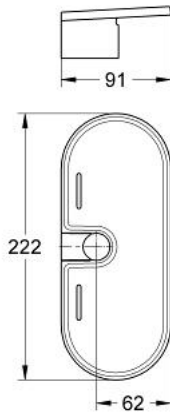

27 596 000 **GROHE EASYREACH TRAY**

**PRODUCT DESCRIPTION**

- Colour: plastic matt
- acrylic
- for Tempesta and Euphoria shower rails Ø 22 mm