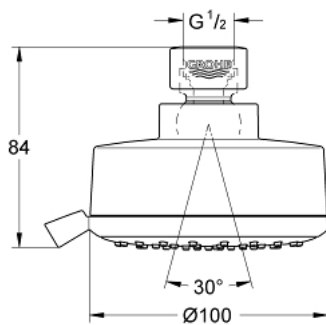

## 27 591 000 TEMPESTA COSMOPOLITAN 100 HEAD SHOWER 4 SPRAYS

### PRODUCT DESCRIPTION

- Colour: chrome
- spray patterns: GROHE Rain O<sup>2</sup>, Rain, Massage, Jet
- Ø 100 mm
- ball joint ± 15° rotatable
- connection thread 1/2"
- GROHE EcoJoy 9.5 l/min flow limiter
- GROHE DreamSpray - perfect spray pattern
- GROHE LongLife finish
- GROHE SpeedClean - effortless limescale removal
- Inner WaterGuide - inner insulation for surface protection
- suitable for instantaneous heater
- maximum flow rate 9.5 l/min
- minimum pressure 1.0 bar

27 591 000 **TEMPESTA COSMOPOLITAN 100 HEAD SHOWER 4 SPRAYS**

**SPARE PARTS**

1: Fibre seal dia.  $\varnothing 18.5 \times \varnothing 12 \times 2$  (Spare part-nr. 0138900M)

2: Dirt strainer (Spare part-nr. 0700200M)