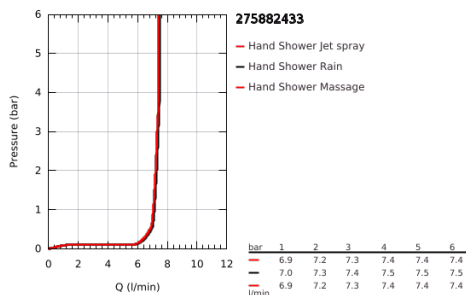

### PRODUCT DESCRIPTION

- Colour: matte black
- consisting of:
  - hand shower Tempesta Cube 110
  - spray patterns: Jet, Rain, Massage
  - maximum flow rate (at 3 bar): 7.4 l/min
  - wall shower holder Tempesta, non-adjustable (28 605)
  - shower hose Relexaflex 1500 mm 1/2" x 1/2"
  - GROHE EcoJoy - less water, perfect flow
  - GROHE SmartSwitch - easily rotate the dial to enjoy your preferred spray option
  - GROHE DreamSpray - perfect spray pattern
  - GROHE SpeedClean - effortless limescale removal
  - Inner WaterGuide - inner insulation for surface protection
  - ShockProof silicone ring prevents damages caused by shower falling
  - minimum pressure 1.0 bar
  - suitable for instantaneous heater
  - professional edition