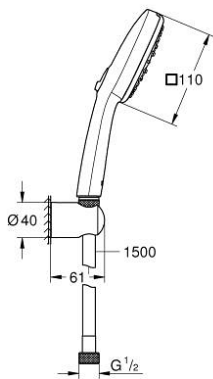

## 27 588 243 3 TEMPESTA CUBE 110 WALL HOLDER SET 3 SPRAYS

### PRODUCT DESCRIPTION

- Colour: matte black
- consisting of:
  - hand shower Tempesta Cube 110
  - spray patterns: Jet, Rain, Massage
  - maximum flow rate (at 3 bar): 7.4 l/min
  - wall shower holder Tempesta, non-adjustable (28 605)
  - shower hose Relexaflex 1500 mm 1/2" x 1/2"
  - GROHE EcoJoy - less water, perfect flow
  - GROHE SmartSwitch - easily rotate the dial to enjoy your preferred spray option
  - GROHE DreamSpray - perfect spray pattern
  - GROHE SpeedClean - effortless limescale removal
  - Inner WaterGuide - inner insulation for surface protection
  - ShockProof silicone ring prevents damages caused by shower falling
  - minimum pressure 1.0 bar
  - suitable for instantaneous heater
  - professional edition

### SPARE PARTS

1: Dirt strainer (Spare part-nr. 0700200M)