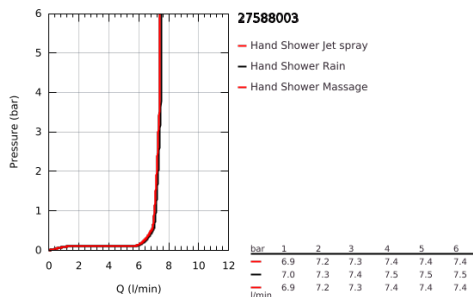

PRODUCT DESCRIPTION

- Colour: chrome
- consisting of:
  - hand shower Tempesta Cube 110 (27 574)
  - spray patterns: Jet, Rain, Massage
  - maximum flow rate (at 3 bar): 7.4 l/min
  - wall shower holder Tempesta, non-adjustable (28 605)
  - shower hose Relexaflex 1500 mm 1/2" x 1/2" (28 151)
  - GROHE EcoJoy - less water, perfect flow
  - GROHE SmartSwitch - easily rotate the dial to enjoy your preferred spray option
  - GROHE DreamSpray - perfect spray pattern
  - GROHE LongLife finish
  - GROHE SpeedClean - effortless limescale removal
  - Inner WaterGuide - inner insulation for surface protection
  - ShockProof silicone ring prevents damages caused by shower falling
  - minimum pressure 1.0 bar
  - suitable for instantaneous heater
  - professional edition