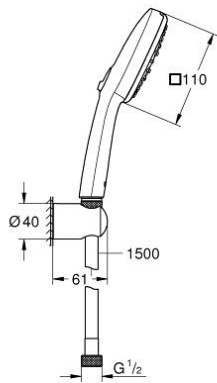

## 27 588 003 TEMPESTA CUBE 110 WALL HOLDER SET 3 SPRAYS

### PRODUCT DESCRIPTION

- Colour: chrome
- consisting of:
  - hand shower Tempesta Cube 110 (27 574)
  - spray patterns: Jet, Rain, Massage
  - maximum flow rate (at 3 bar): 7.4 l/min
  - wall shower holder Tempesta, non-adjustable (28 605)
  - shower hose Relexaflex 1500 mm 1/2" x 1/2" (28 151)
  - GROHE EcoJoy - less water, perfect flow
  - GROHE SmartSwitch - easily rotate the dial to enjoy your preferred spray option
  - GROHE DreamSpray - perfect spray pattern
  - GROHE LongLife finish
  - GROHE SpeedClean - effortless limescale removal
  - Inner WaterGuide - inner insulation for surface protection
  - ShockProof silicone ring prevents damages caused by shower falling
  - minimum pressure 1.0 bar
  - suitable for instantaneous heater
  - professional edition

27 588 003 **TEMPESTA CUBE 110 WALL HOLDER SET 3 SPRAYS**

**SPARE PARTS**

1: Dirt strainer (Spare part-nr. 0700200M)