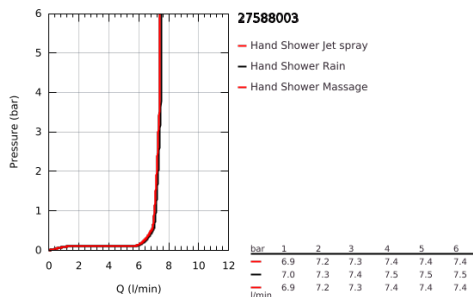

### PRODUCT DESCRIPTION

- Colour: chrome
- consisting of:
  - hand shower Tempesta Cube 110 (27 574)
  - spray patterns: Jet, Rain, Massage
  - maximum flow rate (at 3 bar): 7.4 l/min
  - wall shower holder Tempesta, non-adjustable (28 605)
  - shower hose Relexaflex 1500 mm 1/2" x 1/2" (28 151)
  - GROHE EcoJoy - less water, perfect flow
  - GROHE SmartSwitch - easily rotate the dial to enjoy your preferred spray option
  - GROHE DreamSpray - perfect spray pattern
  - GROHE LongLife finish
  - GROHE SpeedClean - effortless limescale removal
  - Inner WaterGuide - inner insulation for surface protection
  - ShockProof silicone ring prevents damages caused by shower falling
  - minimum pressure 1.0 bar
  - suitable for instantaneous heater
  - professional edition