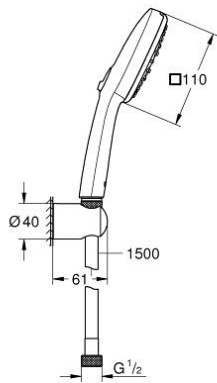

27 588 003 TEMPESTA CUBE 110 WALL HOLDER SET 3 SPRAYS

PRODUCT DESCRIPTION

- Colour: chrome
- consisting of:
 - hand shower Tempesta Cube 110 (27 574)
 - spray patterns: Jet, Rain, Massage
 - maximum flow rate (at 3 bar): 7.4 l/min
 - wall shower holder Tempesta, non-adjustable (28 605)
 - shower hose Relexaflex 1500 mm 1/2" x 1/2" (28 151)
 - GROHE EcoJoy - less water, perfect flow
 - GROHE SmartSwitch - easily rotate the dial to enjoy your preferred spray option
 - GROHE DreamSpray - perfect spray pattern
 - GROHE LongLife finish
 - GROHE SpeedClean - effortless limescale removal
 - Inner WaterGuide - inner insulation for surface protection
 - ShockProof silicone ring prevents damages caused by shower falling
 - minimum pressure 1.0 bar
 - suitable for instantaneous heater
 - professional edition

27 588 003 TEMPESTA CUBE 110 WALL HOLDER SET 3 SPRAYS

SPARE PARTS

1: Dirt strainer (Spare part-nr. 0700200M)