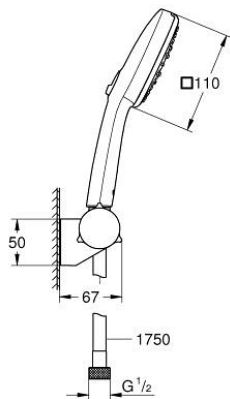

27 584 003 TEMPESTA CUBE 110 WALL HOLDER SET 3 SPRAYS

PRODUCT DESCRIPTION

- Colour: chrome
- consisting of:
 - hand shower Tempesta Cube 110 (27 574)
 - spray patterns: Jet, Rain, Massage
 - maximum flow rate (at 3 bar): 7.4 l/min
 - wall shower holder adjustable (27 595)
 - Relaxaflex hose 1750 mm 1/2"x1/2" (28 154)
 - GROHE EcoJoy - less water, perfect flow
 - GROHE SmartSwitch - easily rotate the dial to enjoy your preferred spray option
 - GROHE DreamSpray - perfect spray pattern
 - GROHE LongLife finish
 - GROHE SpeedClean - effortless limescale removal
 - Inner WaterGuide - inner insulation for surface protection
 - ShockProof silicone ring prevents damages caused by shower falling
 - minimum pressure 1.0 bar
 - suitable for instantaneous heater
 - professional edition

27 584 003 TEMPESTA CUBE 110 WALL HOLDER SET 3 SPRAYS

SPARE PARTS

1: Dirt strainer (Spare part-nr. 0700200M)

2: Cap (Spare part-nr. 1029380000)