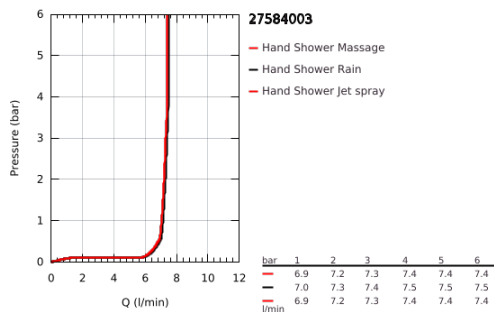

27 584 003 TEMPESTA CUBE 110 WALL HOLDER SET 3 SPRAYS

PRODUCT DESCRIPTION

- Colour: chrome
- consisting of:
 - hand shower Tempesta Cube 110 (27 574)
 - spray patterns: Jet, Rain, Massage
 - maximum flow rate (at 3 bar): 7.4 l/min
 - wall shower holder adjustable (27 595)
 - Relaxaflex hose 1750 mm 1/2"x1/2" (28 154)
 - GROHE EcoJoy - less water, perfect flow
 - GROHE SmartSwitch - easily rotate the dial to enjoy your preferred spray option
 - GROHE DreamSpray - perfect spray pattern
 - GROHE LongLife finish
 - GROHE SpeedClean - effortless limescale removal
 - Inner WaterGuide - inner insulation for surface protection
 - ShockProof silicone ring prevents damages caused by shower falling
 - minimum pressure 1.0 bar
 - suitable for instantaneous heater
 - professional edition