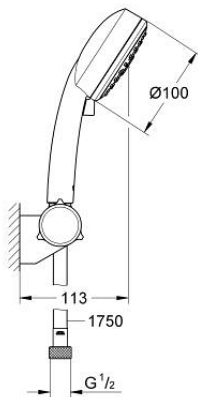

27 584 001 TEMPESTA COSMOPOLITAN 100 SHOWER SET 3 SPRAYS

PRODUCT DESCRIPTION

- Colour: chrome
- consisting of:
 - hand shower Tempesta Cosmopolitan 100 (27 574)
 - wall shower holder adjustable (27 595)
 - Relaxaflex hose 1750 mm 1/2"x1/2" (28 154)
 - GROHE EcoJoy 9.5 l/min flow limiter
 - GROHE DreamSpray - perfect spray pattern
 - GROHE LongLife finish
 - GROHE SpeedClean - effortless limescale removal
 - Inner WaterGuide - inner insulation for surface protection
- suitable for instantaneous heater
- minimum pressure 1.0 bar

27 584 001 **TEMPESTA COSMOPOLITAN 100 SHOWER SET 3 SPRAYS**

SPARE PARTS

1: Dirt strainer (Spare part-nr. 0700200M)

2: Cover cap (Spare part-nr. 45652P00)