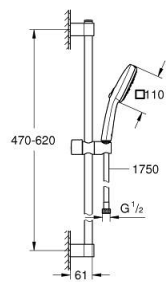

27 579 003 TEMPESTA CUBE 110 SHOWER RAIL SET 3 SPRAYS

PRODUCT DESCRIPTION

- Colour: chrome
- consisting of:
 - hand shower Tempesta Cube 110 (27 574)
 - spray patterns: Jet, Rain, Massage
 - maximum flow rate (at 3 bar): 7.4 l/min
 - shower rail, 600 mm (27 523)
 - Relaxaflex hose 1750 mm 1/2"x1/2" (28 154)
 - GROHE EcoJoy - less water, perfect flow
 - GROHE SmartSwitch - easily rotate the dial to enjoy your preferred spray option
 - GROHE DreamSpray - perfect spray pattern
 - GROHE LongLife finish
- Flexible Installation - 1 adjustable bracket for existing drill holes
- adjustable rail holder (turn and glide shower holder)
- GROHE SpeedClean - effortless limescale removal
- Inner WaterGuide - inner insulation for surface protection
- ShockProof silicone ring prevents damages caused by shower falling
- minimum pressure 1.0 bar
- suitable for instantaneous heater
- professional edition

27 579 003 TEMPESTA CUBE 110 SHOWER RAIL SET 3 SPRAYS

SPARE PARTS

- 1: Shower bar holder (Spare part-nr. 48607000)
 - 2: Glider (Spare part-nr. 48609000)
 - 3: Shower bar holder (Spare part-nr. 48608000)
 - 4: Dirt strainer (Spare part-nr. 0700200M)
 - 5: Compensation disc (Spare part-nr. 48543001)*
- * Optional accessories