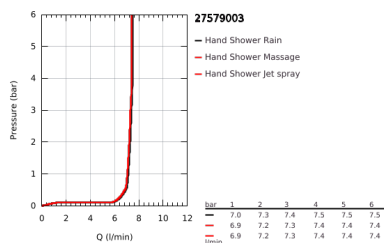

27 579 003 TEMPESTA CUBE 110 SHOWER RAIL SET 3 SPRAYS

PRODUCT DESCRIPTION

- Colour: chrome
- consisting of:
 - hand shower Tempesta Cube 110 (27 574)
 - spray patterns: Jet, Rain, Massage
 - maximum flow rate (at 3 bar): 7.4 l/min
 - shower rail, 600 mm (27 523)
 - Relaxaflex hose 1750 mm 1/2"x1/2" (28 154)
 - GROHE EcoJoy - less water, perfect flow
 - GROHE SmartSwitch - easily rotate the dial to enjoy your preferred spray option
 - GROHE DreamSpray - perfect spray pattern
 - GROHE LongLife finish
- Flexible Installation - 1 adjustable bracket for existing drill holes
- adjustable rail holder (turn and glide shower holder)
- GROHE SpeedClean - effortless limescale removal
- Inner WaterGuide - inner insulation for surface protection
- ShockProof silicone ring prevents damages caused by shower falling
- minimum pressure 1.0 bar
- suitable for instantaneous heater
- professional edition

27 579 003 TEMPESTA CUBE 110 SHOWER RAIL SET 3 SPRAYS

SPARE PARTS

- 1: Shower bar holder (Spare part-nr. 48607000)
 - 2: Glider (Spare part-nr. 48609000)
 - 3: Shower bar holder (Spare part-nr. 48608000)
 - 4: Dirt strainer (Spare part-nr. 0700200M)
 - 5: Compensation disc (Spare part-nr. 48543001)*
- * Optional accessories