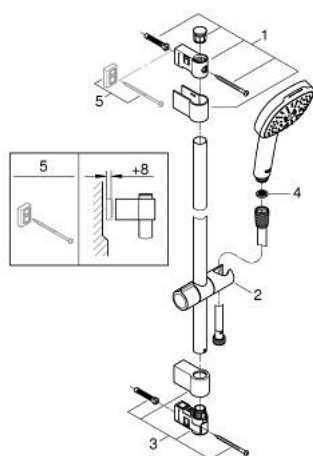

27 579 003 TEMPESTA CUBE 110 SHOWER RAIL SET 3 SPRAYS

PRODUCT DESCRIPTION

- Colour: chrome
- consisting of:
 - hand shower Tempesta Cube 110 (27 574)
 - spray patterns: Jet, Rain, Massage
 - maximum flow rate (at 3 bar): 7.4 l/min
 - shower rail, 600 mm (27 523)
 - Relaxaflex hose 1750 mm 1/2"x1/2" (28 154)
 - GROHE EcoJoy - less water, perfect flow
 - GROHE SmartSwitch - easily rotate the dial to enjoy your preferred spray option
 - GROHE DreamSpray - perfect spray pattern
 - GROHE LongLife finish
- Flexible Installation - 1 adjustable bracket for existing drill holes
- adjustable rail holder (turn and glide shower holder)
- GROHE SpeedClean - effortless limescale removal
- Inner WaterGuide - inner insulation for surface protection
- ShockProof silicone ring prevents damages caused by shower falling
- minimum pressure 1.0 bar
- suitable for instantaneous heater
- professional edition

27 579 003 TEMPESTA CUBE 110 SHOWER RAIL SET 3 SPRAYS

SPARE PARTS

- 1: Shower bar holder (Spare part-nr. 48607000)
 - 2: Glider (Spare part-nr. 48609000)
 - 3: Shower bar holder (Spare part-nr. 48608000)
 - 4: Dirt strainer (Spare part-nr. 0700200M)
 - 5: Compensation disc (Spare part-nr. 48543001)*
- * Optional accessories