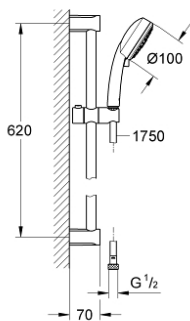

27 579 001 TEMPESTA COSMOPOLITAN 100 SHOWER RAIL SET 3 SPRAYS

PRODUCT DESCRIPTION

- Colour: chrome
- consisting of:
 - hand shower Tempesta Cosmopolitan 100 (27 574)
 - shower rail, 600mm (27 521)
 - Relaxaflex hose 1750 mm 1/2"x1/2" (28 154)
 - GROHE EcoJoy 9.5 l/min flow limiter
 - GROHE DreamSpray - perfect spray pattern
 - GROHE LongLife finish
 - GROHE SpeedClean - effortless limescale removal
 - Inner WaterGuide - inner insulation for surface protection
- suitable for instantaneous heater
- minimum pressure 1.0 bar

27 579 001 TEMPESTA COSMOPOLITAN 100 SHOWER RAIL SET 3 SPRAYS

SPARE PARTS

- 1: Shower bar holder (Spare part-nr. 48095000)
 - 2: Glider (Spare part-nr. 12140000)
 - 3: Dirt strainer (Spare part-nr. 0700200M)
 - 4: Compensation disc (Spare part-nr. 48051000)*
- * Optional accessories