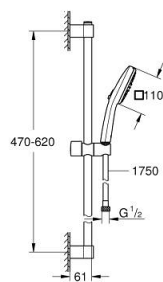

## 27 578 30E TEMPESTA CUBE 110 SHOWER RAIL SET 2 SPRAYS

### PRODUCT DESCRIPTION

- Colour: chrome
- consisting of:
  - hand shower Tempesta Cube 110 (27 571)
  - spray patterns: Rain, Jet
  - maximum flow rate (at 3 bar): 5.6 l/min
  - shower rail, 600 mm (27 523)
  - Relaxaflex hose 1750 mm 1/2"x1/2" (28 154)
- GROHE SmartSwitch - easily rotate the dial to enjoy your preferred spray option
- GROHE DreamSpray - perfect spray pattern
- GROHE LongLife finish
- Flexible Installation - 1 adjustable bracket for existing drill holes
- adjustable rail holder (turn and glide shower holder)
- GROHE SpeedClean - effortless limescale removal
- Inner WaterGuide - inner insulation for surface protection
- ShockProof silicone ring prevents damages caused by shower falling
- minimum pressure 1.0 bar
- suitable for instantaneous heater
- professional edition

### SPARE PARTS

- 1: Shower bar holder (Spare part-nr. 48607000)
  - 2: Glider (Spare part-nr. 48609000)
  - 3: Shower bar holder (Spare part-nr. 48608000)
  - 4: Dirt strainer (Spare part-nr. 0700200M)
  - 5: Compensation disc (Spare part-nr. 48543001)\*
- \* Optional accessories