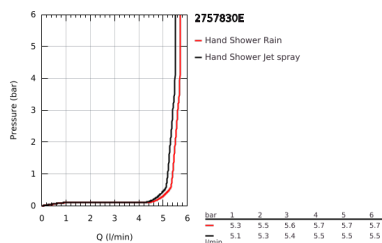

## 27 578 30E TEMPESTA CUBE 110 SHOWER RAIL SET 2 SPRAYS

### PRODUCT DESCRIPTION

- Colour: chrome
- consisting of:
  - hand shower Tempesta Cube 110 (27 571)
  - spray patterns: Rain, Jet
  - maximum flow rate (at 3 bar): 5.6 l/min
  - shower rail, 600 mm (27 523)
  - Relaxaflex hose 1750 mm 1/2"x1/2" (28 154)
- GROHE SmartSwitch - easily rotate the dial to enjoy your preferred spray option
- GROHE DreamSpray - perfect spray pattern
- GROHE LongLife finish
- Flexible Installation - 1 adjustable bracket for existing drill holes
- adjustable rail holder (turn and glide shower holder)
- GROHE SpeedClean - effortless limescale removal
- Inner WaterGuide - inner insulation for surface protection
- ShockProof silicone ring prevents damages caused by shower falling
- minimum pressure 1.0 bar
- suitable for instantaneous heater
- professional edition