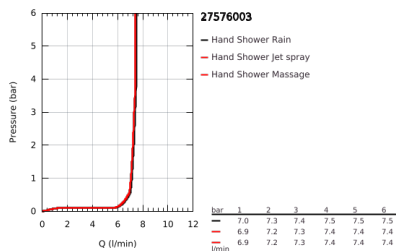

27 576 003 TEMPESTA CUBE 110 SHOWER RAIL SET 3 SPRAYS

PRODUCT DESCRIPTION

- Colour: chrome
- consisting of:
 - hand shower Tempesta Cube 110 (27 574)
 - spray patterns: Jet, Rain, Massage
 - maximum flow rate (at 3 bar): 7.4 l/min
 - shower rail, 600 mm (27 523)
 - Relaxaflex hose 1750 mm 1/2"x1/2" (28 154)
 - GROHE EasyReach tray (26 770)
 - GROHE EcoJoy - less water, perfect flow
 - GROHE SmartSwitch - easily rotate the dial to enjoy your preferred spray option
 - GROHE DreamSpray - perfect spray pattern
 - GROHE LongLife finish
- Flexible Installation - 1 adjustable bracket for existing drill holes
- adjustable rail holder (turn and glide shower holder)
- GROHE SpeedClean - effortless limescale removal
- Inner WaterGuide - inner insulation for surface protection
- ShockProof silicone ring prevents damages caused by shower falling
- minimum pressure 1.0 bar
- suitable for instantaneous heater
- professional edition

27 576 003 TEMPESTA CUBE 110 SHOWER RAIL SET 3 SPRAYS

SPARE PARTS

- 1: Shower bar holder (Spare part-nr. 48607000)
- 2: Glider (Spare part-nr. 48609000)
- 3: Shower bar holder (Spare part-nr. 48608000)
- 4: Dirt strainer (Spare part-nr. 0700200M)
- 5: GROHE EasyReach tray (Spare part-nr. 26770001)
- 6: Compensation disc (Spare part-nr. 48543001)*