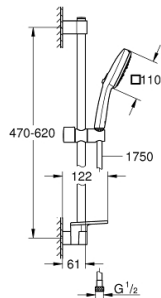

27 576 003 TEMPESTA CUBE 110 SHOWER RAIL SET 3 SPRAYS

PRODUCT DESCRIPTION

- Colour: chrome
- consisting of:
 - hand shower Tempesta Cube 110 (27 574)
 - spray patterns: Jet, Rain, Massage
 - maximum flow rate (at 3 bar): 7.4 l/min
 - shower rail, 600 mm (27 523)
 - Relaxaflex hose 1750 mm 1/2"x1/2" (28 154)
 - GROHE EasyReach tray (26 770)
 - GROHE EcoJoy - less water, perfect flow
 - GROHE SmartSwitch - easily rotate the dial to enjoy your preferred spray option
 - GROHE DreamSpray - perfect spray pattern
 - GROHE LongLife finish
- Flexible Installation - 1 adjustable bracket for existing drill holes
- adjustable rail holder (turn and glide shower holder)
- GROHE SpeedClean - effortless limescale removal
- Inner WaterGuide - inner insulation for surface protection
- ShockProof silicone ring prevents damages caused by shower falling
- minimum pressure 1.0 bar
- suitable for instantaneous heater
- professional edition

27 576 003 TEMPESTA CUBE 110 SHOWER RAIL SET 3 SPRAYS

SPARE PARTS

- 1: Shower bar holder (Spare part-nr. 48607000)
- 2: Glider (Spare part-nr. 48609000)
- 3: Shower bar holder (Spare part-nr. 48608000)
- 4: Dirt strainer (Spare part-nr. 0700200M)
- 5: GROHE EasyReach tray (Spare part-nr. 26770001)
- 6: Compensation disc (Spare part-nr. 48543001)*