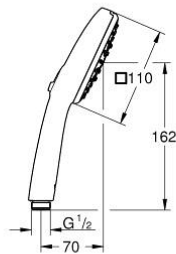

27 574 003 TEMPESTA CUBE 110 HAND SHOWER 3 SPRAYS

PRODUCT DESCRIPTION

- Colour: chrome
- spray patterns: Rain, Jet, Massage
- maximum flow rate (at 3 bar): 7.4 l/min
- GROHE EcoJoy - less water, perfect flow
- GROHE SmartSwitch - easily rotate the dial to enjoy your preferred spray option
- GROHE DreamSpray - perfect spray pattern
- GROHE LongLife finish
- GROHE SpeedClean - effortless limescale removal
- Inner WaterGuide - inner insulation for surface protection
- ShockProof silicone ring prevents damages caused by shower falling
- universal mounting system, fitting all standard shower hoses
- minimum pressure 1.0 bar
- suitable for instantaneous heater
- professional edition

Pure Freude
an Wasser

27 574 003 TEMPESTA CUBE 110 HAND SHOWER 3 SPRAYS

SPARE PARTS

1: Dirt strainer (Spare part-nr. 0700200M)