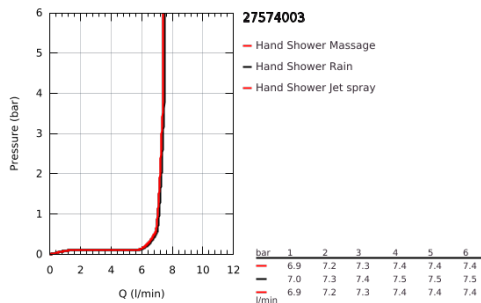

27 574 003 TEMPESTA CUBE 110 HAND SHOWER 3 SPRAYS

PRODUCT DESCRIPTION

- Colour: chrome
- spray patterns: Rain, Jet, Massage
- maximum flow rate (at 3 bar): 7.4 l/min
- GROHE EcoJoy - less water, perfect flow
- GROHE SmartSwitch - easily rotate the dial to enjoy your preferred spray option
- GROHE DreamSpray - perfect spray pattern
- GROHE LongLife finish
- GROHE SpeedClean - effortless limescale removal
- Inner WaterGuide - inner insulation for surface protection
- ShockProof silicone ring prevents damages caused by shower falling
- universal mounting system, fitting all standard shower hoses
- minimum pressure 1.0 bar
- suitable for instantaneous heater
- professional edition

Pure Freude
an Wasser

27 574 003 TEMPESTA CUBE 110 HAND SHOWER 3 SPRAYS

SPARE PARTS

1: Dirt strainer (Spare part-nr. 0700200M)