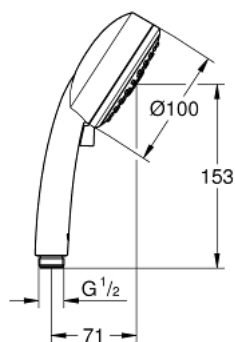

27 574 001 TEMPESTA COSMOPOLITAN 100 HAND SHOWER 3 SPRAYS

PRODUCT DESCRIPTION

- Colour: chrome
- spray patterns: GROHE Rain O², Rain, Massage
- GROHE EcoJoy 9,5 l/min flow limiter
- GROHE DreamSpray - perfect spray pattern
- GROHE LongLife finish
- GROHE SpeedClean - effortless limescale removal
- Inner WaterGuide - inner insulation for surface protection
- universal mounting system, fitting all standard shower hoses
- suitable for instantaneous heater
- minimum pressure 1.0 bar

27 574 001 **TEMPESTA COSMOPOLITAN 100 HAND SHOWER 3 SPRAYS**

SPARE PARTS

1: Dirt strainer (Spare part-nr. 0700200M)