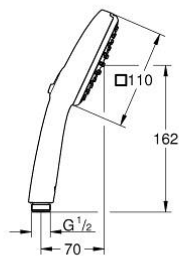

27 571 30E TEMPESTA CUBE 110 HAND SHOWER 2 SPRAYS

PRODUCT DESCRIPTION

- Colour: chrome
- spray patterns: Rain, Jet
- maximum flow rate (at 3 bar): 5.6 l/min
- GROHE EcoJoy - extra efficient water usage, perfect flow
- GROHE SmartSwitch - easily rotate the dial to enjoy your preferred spray option
- GROHE DreamSpray - perfect spray pattern
- GROHE LongLife finish
- ShockProof silicone ring prevents damages caused by shower falling
- GROHE SpeedClean - effortless limescale removal
- Inner WaterGuide - inner insulation for surface protection
- universal mounting system, fitting all standard shower hoses
- minimum pressure 1.0 bar
- suitable for instantaneous heater
- professional edition

Pure Freude
an Wasser

27 571 30E TEMPESTA CUBE 110 HAND SHOWER 2 SPRAYS

SPARE PARTS

1: Dirt strainer (Spare part-nr. 0700200M)