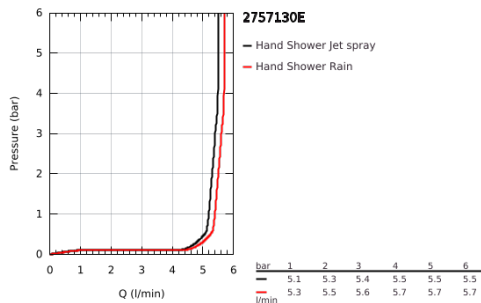

27 571 30E TEMPESTA CUBE 110 HAND SHOWER 2 SPRAYS

PRODUCT DESCRIPTION

- Colour: chrome
- spray patterns: Rain, Jet
- maximum flow rate (at 3 bar): 5.6 l/min
- GROHE EcoJoy - extra efficient water usage, perfect flow
- GROHE SmartSwitch - easily rotate the dial to enjoy your preferred spray option
- GROHE DreamSpray - perfect spray pattern
- GROHE LongLife finish
- ShockProof silicone ring prevents damages caused by shower falling
- GROHE SpeedClean - effortless limescale removal
- Inner WaterGuide - inner insulation for surface protection
- universal mounting system, fitting all standard shower hoses
- minimum pressure 1.0 bar
- suitable for instantaneous heater
- professional edition

Pure Freude
an Wasser

27 571 30E TEMPESTA CUBE 110 HAND SHOWER 2 SPRAYS

SPARE PARTS

1: Dirt strainer (Spare part-nr. 0700200M)