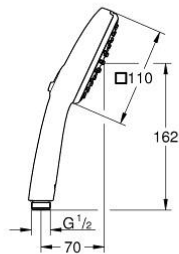

27 571 30E TEMPESTA CUBE 110 HAND SHOWER 2 SPRAYS

PRODUCT DESCRIPTION

- Colour: chrome
- spray patterns: Rain, Jet
- maximum flow rate (at 3 bar): 5.6 l/min
- GROHE EcoJoy - extra efficient water usage, perfect flow
- GROHE SmartSwitch - easily rotate the dial to enjoy your preferred spray option
- GROHE DreamSpray - perfect spray pattern
- GROHE LongLife finish
- ShockProof silicone ring prevents damages caused by shower falling
- GROHE SpeedClean - effortless limescale removal
- Inner WaterGuide - inner insulation for surface protection
- universal mounting system, fitting all standard shower hoses
- minimum pressure 1.0 bar
- suitable for instantaneous heater
- professional edition

Pure Freude
an Wasser

27 571 30E TEMPESTA CUBE 110 HAND SHOWER 2 SPRAYS

SPARE PARTS

1: Dirt strainer (Spare part-nr. 0700200M)