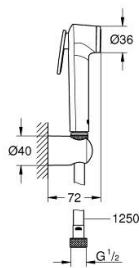

27 513 GN1 TEMPESTA-F TRIGGER SPRAY 30 WALL HOLDER SET 1 SPRAY

PRODUCT DESCRIPTION

- Colour: brushed cool sunrise
- consisting of:
 - hand shower with trigger control
 - maximum flow rate (at 3 bar): 8 l/min
 - wall shower holder
 - Silverflex Long-Life shower hose 1250 mm
 - GROHE EcoJoy - less water, perfect flow
 - GROHE LongLife finish
 - GROHE SpeedClean - effortless limescale removal
 - Inner WaterGuide - inner insulation for surface protection
 - TwistStop - to prevent hose from twisting
- Please refer to local norms regarding installation.

27 513 GN1 TEMPESTA-F TRIGGER SPRAY 30 WALL HOLDER SET 1 SPRAY

SPARE PARTS

1: Dirt strainer (Spare part-nr. 0700200M)

2: Non-return valve (Spare part-nr. 14165GNM)*

* Optional accessories