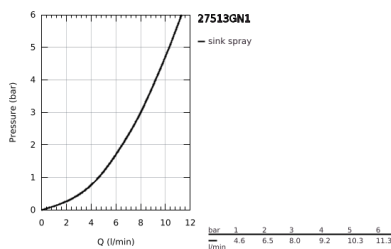

27 513 GN1 TEMPESTA-F TRIGGER SPRAY 30 WALL HOLDER SET 1 SPRAY

PRODUCT DESCRIPTION

- Colour: brushed cool sunrise
- consisting of:
 - hand shower with trigger control
 - maximum flow rate (at 3 bar): 8 l/min
 - wall shower holder
 - Silverflex Long-Life shower hose 1250 mm
 - GROHE EcoJoy - less water, perfect flow
 - GROHE LongLife finish
 - GROHE SpeedClean - effortless limescale removal
 - Inner WaterGuide - inner insulation for surface protection
 - TwistStop - to prevent hose from twisting
- Please refer to local norms regarding installation.

27 513 GN1 TEMPESTA-F TRIGGER SPRAY 30 WALL HOLDER SET 1 SPRAY

SPARE PARTS

1: Dirt strainer (Spare part-nr. 0700200M)

2: Non-return valve (Spare part-nr. 14165GNM)*

* Optional accessories