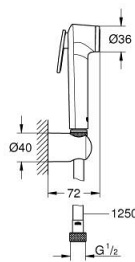

## 27 513 GL1 TEMPESTA-F TRIGGER SPRAY 30 WALL HOLDER SET 1 SPRAY

### PRODUCT DESCRIPTION

- Colour: cool sunrise
- consisting of:
  - hand shower with trigger control
  - maximum flow rate (at 3 bar): 8 l/min
  - wall shower holder
  - Silverflex Long-Life shower hose 1250 mm
  - GROHE EcoJoy - less water, perfect flow
  - GROHE LongLife finish
  - GROHE SpeedClean - effortless limescale removal
  - Inner WaterGuide - inner insulation for surface protection
  - TwistStop - to prevent hose from twisting
- Please refer to local norms regarding installation.

### SPARE PARTS

1: Dirt strainer (Spare part-nr. 0700200M)

2: Non-return valve (Spare part-nr. 14165GLM)\*

\* Optional accessories