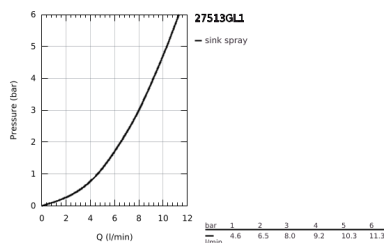

## 27 513 GL1 TEMPESTA-F TRIGGER SPRAY 30 WALL HOLDER SET 1 SPRAY

### PRODUCT DESCRIPTION

- Colour: cool sunrise
- consisting of:
  - hand shower with trigger control
  - maximum flow rate (at 3 bar): 8 l/min
  - wall shower holder
  - Silverflex Long-Life shower hose 1250 mm
  - GROHE EcoJoy - less water, perfect flow
  - GROHE LongLife finish
  - GROHE SpeedClean - effortless limescale removal
  - Inner WaterGuide - inner insulation for surface protection
  - TwistStop - to prevent hose from twisting
- Please refer to local norms regarding installation.