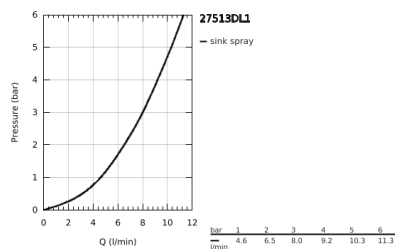

27 513 DL1 TEMPESTA-F WALL HOLDER SET 1 SPRAY

PRODUCT DESCRIPTION

- Colour: brushed warm sunset
- hand shower with trigger control
- maximum flow rate (at 3 bar): 8 l/min
- wall shower holder
- Silverflex Long-Life shower hose 1250 mm
- GROHE EcoJoy - less water, perfect flow
- GROHE LongLife finish
- GROHE SpeedClean - effortless limescale removal
- Inner WaterGuide - inner insulation for surface protection
- TwistStop - to prevent hose from twisting
- Please refer to local norms regarding installation.