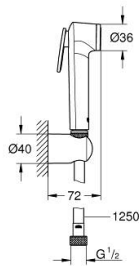

27 513 DL1 TEMPESTA-F WALL HOLDER SET 1 SPRAY

PRODUCT DESCRIPTION

- Colour: brushed warm sunset
- hand shower with trigger control
- maximum flow rate (at 3 bar): 8 l/min
- wall shower holder
- Silverflex Long-Life shower hose 1250 mm
- GROHE EcoJoy - less water, perfect flow
- GROHE LongLife finish
- GROHE SpeedClean - effortless limescale removal
- Inner WaterGuide - inner insulation for surface protection
- TwistStop - to prevent hose from twisting
- Please refer to local norms regarding installation.

27 513 DL1 TEMPESTA-F WALL HOLDER SET 1 SPRAY

SPARE PARTS

1: Dirt strainer (Spare part-nr. 0700200M)

2: non-return valves (Spare part-nr. 14165DLM)*

* Optional accessories