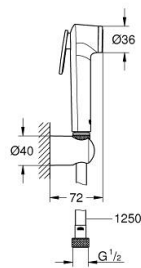

27 513 DC1 TEMPESTA-F WALL HOLDER SET 1 SPRAY

PRODUCT DESCRIPTION

- Colour: supersteel
- hand shower with trigger control
- maximum flow rate (at 3 bar): 8 l/min
- wall shower holder
- Silverflex Long-Life shower hose 1250 mm
- GROHE EcoJoy - less water, perfect flow
- GROHE LongLife finish
- GROHE SpeedClean - effortless limescale removal
- Inner WaterGuide - inner insulation for surface protection
- TwistStop - to prevent hose from twisting
- Please refer to local norms regarding installation.

27 513 DC1 TEMPESTA-F WALL HOLDER SET 1 SPRAY

SPARE PARTS

1: Dirt strainer (Spare part-nr. 0700200M)

2: non-return valves (Spare part-nr. 14165DCM)*

* Optional accessories