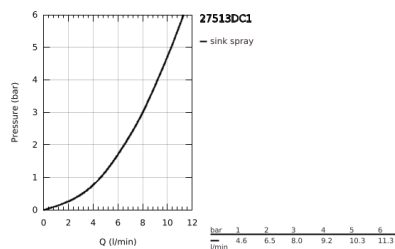

27 513 DC1 TEMPESTA-F WALL HOLDER SET 1 SPRAY

PRODUCT DESCRIPTION

- Colour: supersteel
- hand shower with trigger control
- maximum flow rate (at 3 bar): 8 l/min
- wall shower holder
- Silverflex Long-Life shower hose 1250 mm
- GROHE EcoJoy - less water, perfect flow
- GROHE LongLife finish
- GROHE SpeedClean - effortless limescale removal
- Inner WaterGuide - inner insulation for surface protection
- TwistStop - to prevent hose from twisting
- Please refer to local norms regarding installation.