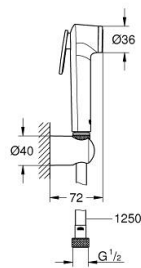

27 513 AL1 TEMPESTA-F TRIGGER SPRAY 30 WALL HOLDER SET 1 SPRAY

PRODUCT DESCRIPTION

- Colour: brushed hard graphite
- consisting of:
 - hand shower with trigger control
 - maximum flow rate (at 3 bar): 8 l/min
 - wall shower holder
 - Silverflex Long-Life shower hose 1250 mm
 - GROHE EcoJoy - less water, perfect flow
 - GROHE LongLife finish
 - GROHE SpeedClean - effortless limescale removal
 - Inner WaterGuide - inner insulation for surface protection
 - TwistStop - to prevent hose from twisting
- Please refer to local norms regarding installation.

27 513 AL1 TEMPESTA-F TRIGGER SPRAY 30 WALL HOLDER SET 1 SPRAY

SPARE PARTS

1: Dirt strainer (Spare part-nr. 0700200M)

2: Non-return valve (Spare part-nr. 14165ALM)*

* Optional accessories