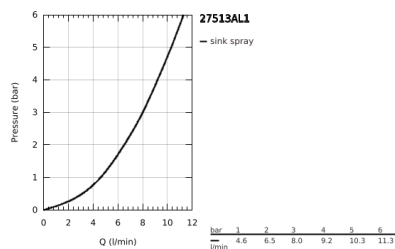

27 513 AL1 TEMPESTA-F TRIGGER SPRAY 30 WALL HOLDER SET 1 SPRAY

PRODUCT DESCRIPTION

- Colour: brushed hard graphite
- consisting of:
 - hand shower with trigger control
 - maximum flow rate (at 3 bar): 8 l/min
 - wall shower holder
 - Silverflex Long-Life shower hose 1250 mm
 - GROHE EcoJoy - less water, perfect flow
 - GROHE LongLife finish
 - GROHE SpeedClean - effortless limescale removal
 - Inner WaterGuide - inner insulation for surface protection
 - TwistStop - to prevent hose from twisting
- Please refer to local norms regarding installation.