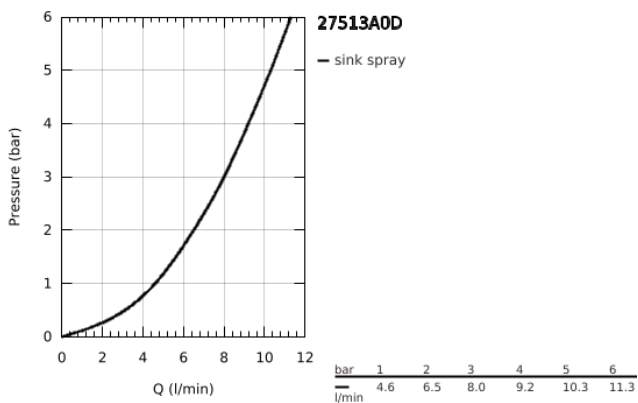

27 513 A0D TEMPESTA-F TRIGGER SPRAY 30 WALL HOLDER SET 1 SPRAY

PRODUCT DESCRIPTION

- Colour: hard graphite
- consisting of:
 - hand shower with trigger control
 - maximum flow rate (at 3 bar): 5.5 l/min
 - wall shower holder (28 605)
 - Silverflex Long-Life shower hose 1250 mm (26 335)
 - GROHE EcoJoy - less water, perfect flow
 - GROHE LongLife finish
 - GROHE SpeedClean - effortless limescale removal
 - Inner WaterGuide - inner insulation for surface protection
 - TwistStop - to prevent hose from twisting
- minimum pressure 1.0 bar
- Please refer to local norms regarding installation.