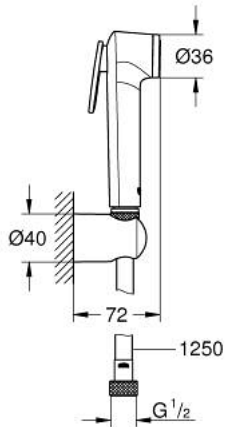

27 513 A0D TEMPESTA-F TRIGGER SPRAY 30 WALL HOLDER SET 1 SPRAY

PRODUCT DESCRIPTION

- Colour: hard graphite
- consisting of:
 - hand shower with trigger control
 - maximum flow rate (at 3 bar): 5.5 l/min
 - wall shower holder (28 605)
 - Silverflex Long-Life shower hose 1250 mm (26 335)
 - GROHE EcoJoy - less water, perfect flow
 - GROHE LongLife finish
 - GROHE SpeedClean - effortless limescale removal
 - Inner WaterGuide - inner insulation for surface protection
 - TwistStop - to prevent hose from twisting
- minimum pressure 1.0 bar
- Please refer to local norms regarding installation.

27 513 A0D TEMPESTA-F TRIGGER SPRAY 30 WALL HOLDER SET 1 SPRAY

SPARE PARTS

1: Dirt strainer (Spare part-nr. 0700200M)

2: Non-return valve (Spare part-nr. 14165A0M)*

* Optional accessories