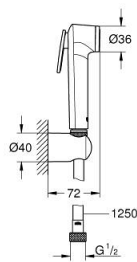

27 513 A01 TEMPESTA-F TRIGGER SPRAY 30 WALL HOLDER SET 1 SPRAY

PRODUCT DESCRIPTION

- Colour: hard graphite
- consisting of:
 - hand shower with trigger control
 - maximum flow rate (at 3 bar): 8 l/min
 - wall shower holder
 - Silverflex Long-Life shower hose 1250 mm
 - GROHE EcoJoy - less water, perfect flow
 - GROHE LongLife finish
 - GROHE SpeedClean - effortless limescale removal
 - Inner WaterGuide - inner insulation for surface protection
 - TwistStop - to prevent hose from twisting
- Please refer to local norms regarding installation.

27 513 A01 TEMPESTA-F TRIGGER SPRAY 30 WALL HOLDER SET 1 SPRAY

SPARE PARTS

1: Dirt strainer (Spare part-nr. 0700200M)

2: Non-return valve (Spare part-nr. 14165A0M)*

* Optional accessories