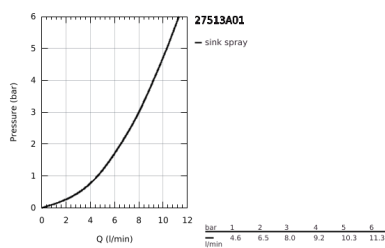

27 513 A01 TEMPESTA-F TRIGGER SPRAY 30 WALL HOLDER SET 1 SPRAY

PRODUCT DESCRIPTION

- Colour: hard graphite
- consisting of:
 - hand shower with trigger control
 - maximum flow rate (at 3 bar): 8 l/min
 - wall shower holder
 - Silverflex Long-Life shower hose 1250 mm
 - GROHE EcoJoy - less water, perfect flow
 - GROHE LongLife finish
 - GROHE SpeedClean - effortless limescale removal
 - Inner WaterGuide - inner insulation for surface protection
 - TwistStop - to prevent hose from twisting
- Please refer to local norms regarding installation.