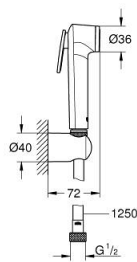

27 513 001 TEMPESTA-F WALL HOLDER SET 1 SPRAY

PRODUCT DESCRIPTION

- Colour: chrome
- consisting of:
 - hand shower with trigger control (27 512)
 - maximum flow rate (at 3 bar): 8 l/min
 - wall shower holder (28 605)
 - Silverflex Long-Life shower hose 1250 mm (26 335)
 - GROHE EcoJoy - less water, perfect flow
 - GROHE LongLife finish
 - GROHE SpeedClean - effortless limescale removal
 - Inner WaterGuide - inner insulation for surface protection
 - TwistStop - to prevent hose from twisting
 - Please refer to local norms regarding installation.

27 513 001 TEMPESTA-F WALL HOLDER SET 1 SPRAY

SPARE PARTS

1: Dirt strainer (Spare part-nr. 0700200M)

2: Non-return valve (Spare part-nr. 1416500M)*

* Optional accessories