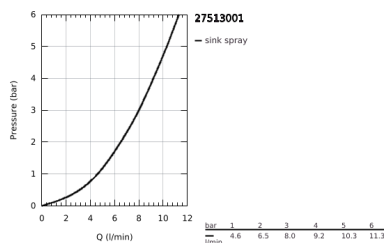

27 513 001 TEMPESTA-F WALL HOLDER SET 1 SPRAY

PRODUCT DESCRIPTION

- Colour: chrome
- consisting of:
 - hand shower with trigger control (27 512)
 - maximum flow rate (at 3 bar): 8 l/min
 - wall shower holder (28 605)
 - Silverflex Long-Life shower hose 1250 mm (26 335)
 - GROHE EcoJoy - less water, perfect flow
 - GROHE LongLife finish
 - GROHE SpeedClean - effortless limescale removal
 - Inner WaterGuide - inner insulation for surface protection
 - TwistStop - to prevent hose from twisting
 - Please refer to local norms regarding installation.