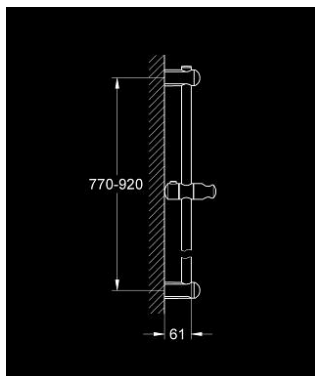

27 500 000 EUPHORIA SHOWER RAIL, 900 MM

PRODUCT DESCRIPTION

- Colour: chrome
- with wall holders, glide element and swivel holder
- Flexible Installation - 1 adjustable bracket for existing drill holes
- GROHE LongLife finish

27 500 000 EUPHORIA SHOWER RAIL, 900 MM

SPARE PARTS

- 1: Shower bar holder (Spare part-nr. 48098000)
- 2: Glider (Spare part-nr. 48099000)
- 3: Shower bar holder (Spare part-nr. 48100000)