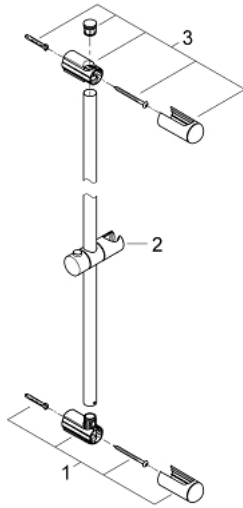

27 500 000 EUPHORIA SHOWER RAIL, 900 MM

PRODUCT DESCRIPTION

- Colour: chrome
- with wall holders, glide element and swivel holder
- Flexible Installation - 1 adjustable bracket for existing drill holes
- GROHE LongLife finish

27 500 000 EUPHORIA SHOWER RAIL, 900 MM

SPARE PARTS

- 1: Shower bar holder (Spare part-nr. 48098000)
- 2: Glider (Spare part-nr. 48099000)
- 3: Shower bar holder (Spare part-nr. 48100000)