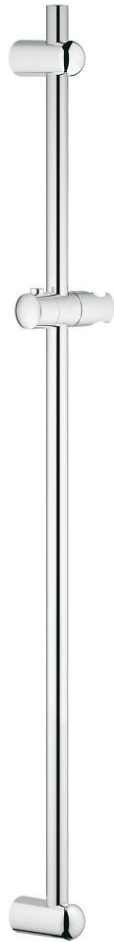

27 500 000 EUPHORIA SHOWER RAIL, 900 MM

PRODUCT DESCRIPTION

- Colour: chrome
- with wall holders, glide element and swivel holder
- Flexible Installation - 1 adjustable bracket for existing drill holes
- GROHE LongLife finish

27 500 000 EUPHORIA SHOWER RAIL, 900 MM

SPARE PARTS

- 1: Shower bar holder (Spare part-nr. 48098000)
- 2: Glider (Spare part-nr. 48099000)
- 3: Shower bar holder (Spare part-nr. 48100000)