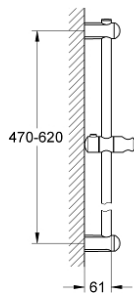

27 499 000 **EUPHORIA SHOWER RAIL, 600 MM**

PRODUCT DESCRIPTION

- Colour: chrome
- with wall holders, glide element and swivel holder
- Flexible Installation - 1 adjustable bracket for existing drill holes
- GROHE LongLife finish

27 499 000 EUPHORIA SHOWER RAIL, 600 MM

SPARE PARTS

- 1: Shower bar holder (Spare part-nr. 48098000)
- 2: Glider (Spare part-nr. 48099000)
- 3: Shower bar holder (Spare part-nr. 48100000)