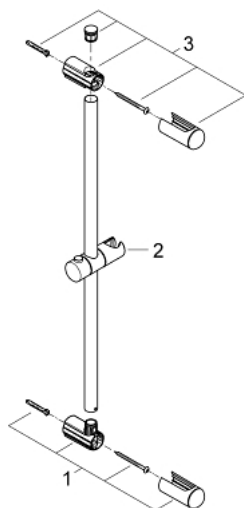

27 499 000 **EUPHORIA SHOWER RAIL, 600 MM**

PRODUCT DESCRIPTION

- Colour: chrome
- with wall holders, glide element and swivel holder
- Flexible Installation - 1 adjustable bracket for existing drill holes
- GROHE LongLife finish

27 499 000 EUPHORIA SHOWER RAIL, 600 MM

SPARE PARTS

- 1: Shower bar holder (Spare part-nr. 48098000)
- 2: Glider (Spare part-nr. 48099000)
- 3: Shower bar holder (Spare part-nr. 48100000)