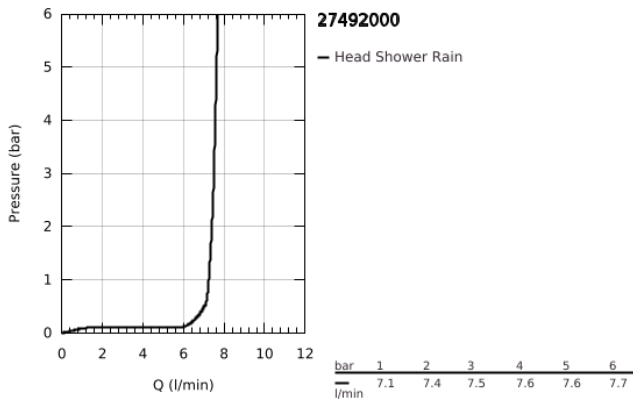

## 27 492 000 EUPHORIA COSMOPOLITAN 180 HEAD SHOWER 1 SPRAY

### PRODUCT DESCRIPTION

- Colour: chrome
- spray pattern: Rain
- maximum flow rate (at 3 bar): 7.5 l/min
- Ø 180 mm
- ball joint ± 15° rotatable
- connection thread 1/2"
- GROHE EcoJoy - less water, perfect flow
- GROHE DreamSpray - perfect spray pattern
- GROHE LongLife finish
- GROHE SpeedClean - effortless limescale removal
- suitable for instantaneous heater

27 492 000 **EUPHORIA COSMOPOLITAN 180 HEAD SHOWER 1 SPRAY**

**SPARE PARTS**

1: Fibre seal dia.  $\varnothing 18.5 \times \varnothing 12 \times 2$  (Spare part-nr. 0138900M)

2: Dirt strainer (Spare part-nr. 48007000)