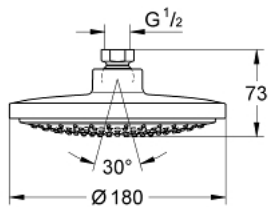

### PRODUCT DESCRIPTION

- Colour: chrome
- spray pattern: Rain
- maximum flow rate (at 3 bar): 7.5 l/min
- Ø 180 mm
- ball joint ± 15° rotatable
- connection thread 1/2"
- GROHE EcoJoy - less water, perfect flow
- GROHE DreamSpray - perfect spray pattern
- GROHE LongLife finish
- GROHE SpeedClean - effortless limescale removal
- suitable for instantaneous heater

27 492 000 **EUPHORIA COSMOPOLITAN 180 HEAD SHOWER 1 SPRAY**

**SPARE PARTS**

1: Fibre seal dia.  $\varnothing 18.5 \times \varnothing 12 \times 2$  (Spare part-nr. 0138900M)

2: Dirt strainer (Spare part-nr. 48007000)