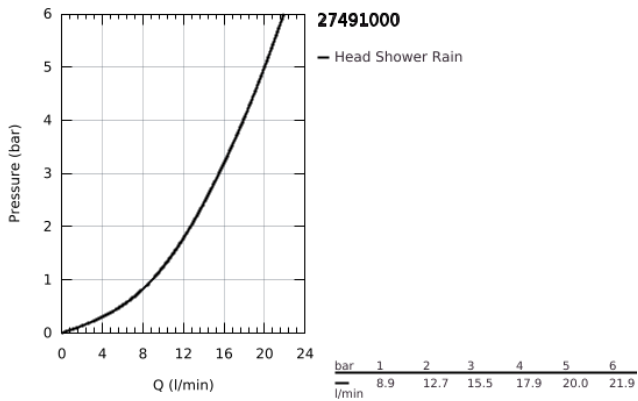

27 491 000 **EUPHORIA COSMOPOLITAN 180 HEAD SHOWER 1 SPRAY**

PRODUCT DESCRIPTION

- Colour: chrome
- spray pattern: Rain
- Ø 180 mm
- ball joint ± 15° rotatable
- connection thread 1/2"
- GROHE DreamSpray - perfect spray pattern
- GROHE LongLife finish
- GROHE SpeedClean - effortless limescale removal
- suitable for instantaneous heater

27 491 000 **EUPHORIA COSMOPOLITAN 180 HEAD SHOWER 1 SPRAY**

SPARE PARTS

1: Fibre seal dia. $\varnothing 18.5 \times \varnothing 12 \times 2$ (Spare part-nr. 0138900M)

2: Dirt strainer (Spare part-nr. 48007000)