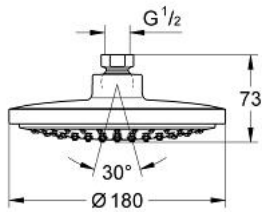

27 491 000 **EUPHORIA COSMOPOLITAN 180 HEAD SHOWER 1 SPRAY**

PRODUCT DESCRIPTION

- Colour: chrome
- spray pattern: Rain
- Ø 180 mm
- ball joint ± 15° rotatable
- connection thread 1/2"
- GROHE DreamSpray - perfect spray pattern
- GROHE LongLife finish
- GROHE SpeedClean - effortless limescale removal
- suitable for instantaneous heater

27 491 000 **EUPHORIA COSMOPOLITAN 180 HEAD SHOWER 1 SPRAY**

SPARE PARTS

1: Fibre seal dia. $\varnothing 18.5 \times \varnothing 12 \times 2$ (Spare part-nr. 0138900M)

2: Dirt strainer (Spare part-nr. 48007000)