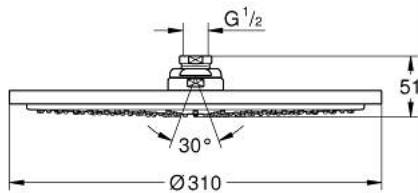

27 478 000 **RAINSHOWER COSMOPOLITAN 310 HEAD SHOWER 1 SPRAY**

**PRODUCT DESCRIPTION**

- Colour: chrome
- spray pattern: Rain
- maximum flow rate (at 3 bar): 8.5 l/min
- Ø 310 mm
- material: metal
- ball joint with turning angle 20° ± 20°
- connection thread 1/2"
- GROHE EcoJoy - less water, perfect flow
- GROHE DreamSpray - perfect spray pattern
- GROHE LongLife finish
- GROHE SpeedClean - effortless limescale removal
- suitable for instantaneous heater
- max. flow rate 2.5 gpm at 80 psi (9.5 l/min)

27 478 000 **RAINSHOWER COSMOPOLITAN 310 HEAD SHOWER 1 SPRAY**

**SPARE PARTS**

1: Inlet valve assembly (Spare part-nr. 45933000)