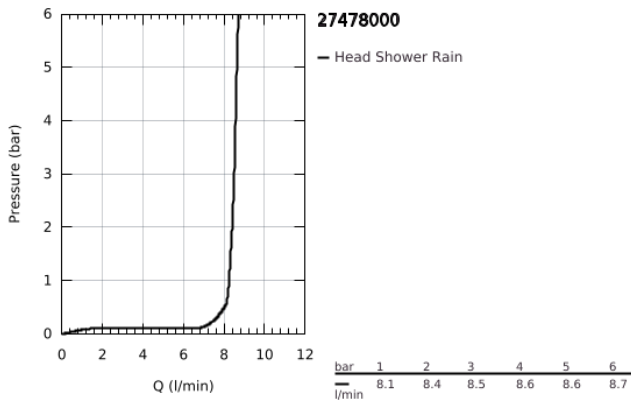

27 478 000 **RAINSHOWER COSMOPOLITAN 310 HEAD SHOWER 1 SPRAY**

**PRODUCT DESCRIPTION**

- Colour: chrome
- spray pattern: Rain
- maximum flow rate (at 3 bar): 8.5 l/min
- Ø 310 mm
- material: metal
- ball joint with turning angle 20° ± 20°
- connection thread 1/2"
- GROHE EcoJoy - less water, perfect flow
- GROHE DreamSpray - perfect spray pattern
- GROHE LongLife finish
- GROHE SpeedClean - effortless limescale removal
- suitable for instantaneous heater
- max. flow rate 2.5 gpm at 80 psi (9.5 l/min)

27 478 000 **RAINSHOWER COSMOPOLITAN 310 HEAD SHOWER 1 SPRAY**

**SPARE PARTS**

1: Inlet valve assembly (Spare part-nr. 45933000)