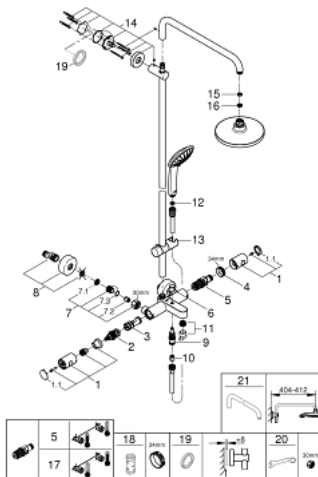

27 475 000 EUPHORIA SYSTEM 180 SHOWER SYSTEM WITH BATH SAFETY MIXER FOR WALL MOUNTING

SPARE PARTS

- 1: Metal handle 1/2" (Spare part-nr. 47984000)
- 1.1: Cover cap (Spare part-nr. 6458500M)
- 2: Aquadimmer (Spare part-nr. 47364000)
- 3: Water flow (Spare part-nr. 47887000)
- 4: Fitting ring (Spare part-nr. 47743000)
- 5: Thermostatic compact cartridge 1/2" (Spare part-nr. 47439000)
- 6: Diverter knob (Spare part-nr. 65648000)
- 7: Non-return valve (Spare part-nr. 47189000)
- 7.1: Dirt strainer (Spare part-nr. 0726400M)
- 7.2: Non-return valve (Spare part-nr. 08565000)
- 7.3: O-ring $\varnothing 17 \times \varnothing 2$ (Spare part-nr. 0305500M)
- 8: S-union (Spare part-nr. 12662000)
- 9: Diverter (Spare part-nr. 65655000)
- 10: Non-return valve (Spare part-nr. 08565000)
- 11: Mousseur (Spare part-nr. 13926000)
- 12: Dirt strainer (Spare part-nr. 0700200M)
- 13: Glider (Spare part-nr. 12140000)
- 14: Shower bar holder (Spare part-nr. 48279000)
- 15: Fibre seal dia. $\varnothing 18.5 \times \varnothing 12 \times 2$ (Spare part-nr. 0138900M)
- 16: Dirt strainer (Spare part-nr. 48007000)
- 17: GROHE TurboStat cartridge 1/2" (Spare part-nr. 47175000)*
- 18: Socket Spanner (Spare part-nr. 19332000)*
- 19: Compensation disc (Spare part-nr. 27180000)*
- 20: Special spanner (Spare part-nr. 19377000)*
- 21: Shower arm for shower systems (Spare part-nr. 14047000)*

* Optional accessories