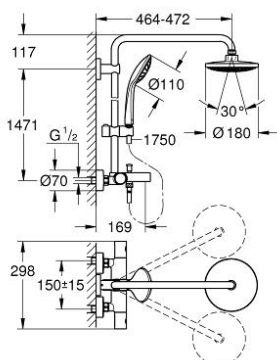

### PRODUCT DESCRIPTION

- Colour: chrome
- consisting of:
  - horizontal swivable 450 mm shower arm
  - exposed Safety Mixer with Aquadimmer function
  - allows change between:
    - head shower Euphoria Cosmopolitan(27 492 000)
    - chrome plated spray plate
    - spray pattern: Rain
  - with ball joint
  - rotation angle  $\pm 15^\circ$
- bath inlet
- separate diverter for hand shower Euphoria 110 Massage (27 239 000)
- adjustable in height with gliding element
- shower hose Silverflex 1750 mm 1/2" x 1/2" (28 388)
- 9.5 l/min flow limiter
- GROHE TurboStat - compact cartridge with wax thermoelement
- GROHE DreamSpray - perfect spray pattern
- GROHE LongLife finish
- GROHE SpeedClean - effortless limescale removal
- Inner WaterGuide - inner insulation for surface protection
- TwistStop - to prevent hose from twisting
- suitable for instantaneous heaters from 18 kW/h
- minimum flow rate 7 l/min.