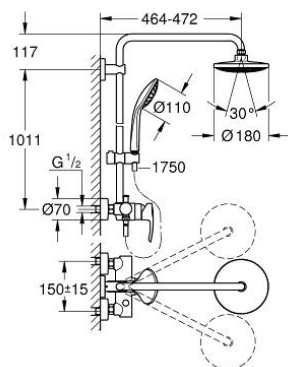

27 473 000 EUPHORIA SYSTEM 180 SHOWER SYSTEM WITH SINGLE LEVER MIXER FOR WALL MOUNTING

PRODUCT DESCRIPTION (1/2)

- Colour: chrome
- consisting of:
 - horizontal swivable 450 mm shower arm
 - exposed single-lever shower mixer with diverter
 - allows change between:
 - head shower Euphoria Cosmopolitan(27 492 000)
 - chrome plated spray plate
 - with ball joint
 - rotation angle $\pm 15^\circ$
 - hand shower Euphoria 110 Massage (27 239)
 - adjustable in height with gliding element (12 140)
 - shower hose Silverflex 1750 mm 1/2" x 1/2" (28 388)
 - 9.5 l/min flow limiter
 - GROHE SilkMove 46 mm ceramic cartridge
 - GROHE DreamSpray - perfect spray pattern
 - GROHE LongLife finish
 - GROHE SpeedClean - effortless limescale removal
 - Inner WaterGuide - inner insulation for surface protection
 - TwistStop - to prevent hose from twisting
 - suitable for instantaneous heaters from 18 kW/h
 - minimum flow rate 7 l/min.

SPARE PARTS

- 1: Lever (Spare part-nr. 46577000)
 - 2: Cap (Spare part-nr. 46025000)
 - 3: Cartridge (Spare part-nr. 46048000)
 - 4: Diverter knob (Spare part-nr. 65648000)
 - 5: Diverter (Spare part-nr. 65655000)
 - 6: Non-return valve (Spare part-nr. 08565000)
 - 7: Screw connection 1/2" (Spare part-nr. 45044000)
 - 8: S-union (Spare part-nr. 12662000)
 - 9: Glider (Spare part-nr. 12140000)
 - 10: Dirt strainer (Spare part-nr. 0700200M)
 - 11: Fibre seal dia. Ø18.5 x Ø12 x 2 (Spare part-nr. 0138900M)
 - 12: Dirt strainer (Spare part-nr. 48007000)
 - 13: Shower bar holder (Spare part-nr. 48279000)
 - 14: Compensation disc (Spare part-nr. 27180000)*
 - 15: Shower system pipe for retrofitting (Spare part-nr. 48053000)*
 - 16: Shower system pipe for retrofitting (Spare part-nr. 48054000)*
 - 17: Special spanner (Spare part-nr. 19377000)*
 - 18: Temperature limiter (Spare part-nr. 46375000)*
 - 19: Shower arm for shower systems (Spare part-nr. 14047000)*
- * Optional accessories