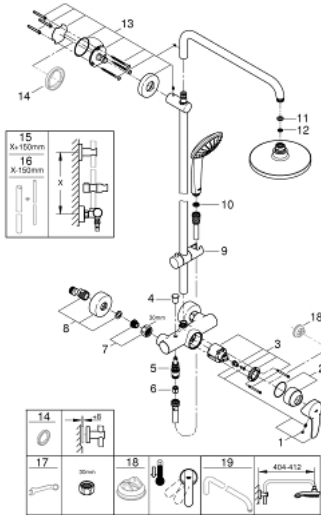

27 473 000 EUPHORIA SYSTEM 180 SHOWER SYSTEM WITH SINGLE LEVER MIXER FOR WALL MOUNTING

PRODUCT DESCRIPTION (1/2)

- Colour: chrome
- consisting of:
 - horizontal swivable 450 mm shower arm
 - exposed single-lever shower mixer with diverter
 - allows change between:
 - head shower Euphoria Cosmopolitan(27 492 000)
 - chrome plated spray plate
 - with ball joint
 - rotation angle $\pm 15^\circ$
 - hand shower Euphoria 110 Massage (27 239)
 - adjustable in height with gliding element (12 140)
 - shower hose Silverflex 1750 mm 1/2" x 1/2" (28 388)
 - 9.5 l/min flow limiter
 - GROHE SilkMove 46 mm ceramic cartridge
 - GROHE DreamSpray - perfect spray pattern
 - GROHE LongLife finish
 - GROHE SpeedClean - effortless limescale removal
 - Inner WaterGuide - inner insulation for surface protection
 - TwistStop - to prevent hose from twisting
 - suitable for instantaneous heaters from 18 kW/h
 - minimum flow rate 7 l/min.

SPARE PARTS

- 1: Lever (Spare part-nr. 46577000)
 - 2: Cap (Spare part-nr. 46025000)
 - 3: Cartridge (Spare part-nr. 46048000)
 - 4: Diverter knob (Spare part-nr. 65648000)
 - 5: Diverter (Spare part-nr. 65655000)
 - 6: Non-return valve (Spare part-nr. 08565000)
 - 7: Screw connection 1/2" (Spare part-nr. 45044000)
 - 8: S-union (Spare part-nr. 12662000)
 - 9: Glider (Spare part-nr. 12140000)
 - 10: Dirt strainer (Spare part-nr. 0700200M)
 - 11: Fibre seal dia. Ø18.5 x Ø12 x 2 (Spare part-nr. 0138900M)
 - 12: Dirt strainer (Spare part-nr. 48007000)
 - 13: Shower bar holder (Spare part-nr. 48279000)
 - 14: Compensation disc (Spare part-nr. 27180000)*
 - 15: Shower system pipe for retrofitting (Spare part-nr. 48053000)*
 - 16: Shower system pipe for retrofitting (Spare part-nr. 48054000)*
 - 17: Special spanner (Spare part-nr. 19377000)*
 - 18: Temperature limiter (Spare part-nr. 46375000)*
 - 19: Shower arm for shower systems (Spare part-nr. 14047000)*
- * Optional accessories