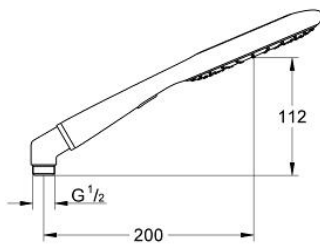

## 27 444 001 RAINSHOWER ICON 150 HAND SHOWER 2 SPRAYS

### PRODUCT DESCRIPTION

- Colour: orange
- spray patterns: Rain, SmartRain
- with GROHE EcoJoy®
- metal elbow adapter for the combination of hand showers with shower hoses
- GROHE EcoJoy 9.5 l/min flow limiter
- GROHE DreamSpray - perfect spray pattern
- GROHE LongLife finish
- GROHE SpeedClean - effortless limescale removal
- universal mounting system, fitting all standard shower hoses
- suitable for instantaneous heater
- max. flow rate 2.5 gpm at 80 psi (9.5 l/min)
- minimum pressure 1.0 bar