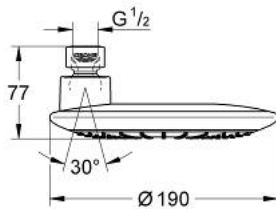

27 439 000 RAINSHOWER ICON 190 HEAD SHOWER 1 SPRAY

PRODUCT DESCRIPTION

- Colour: chrome
- spray pattern: Rain
- chrome plated spray plate
- ball joint $\pm 15^\circ$ rotatable
- connection thread 1/2"
- 9.5 l/min flow limiter
- GROHE DreamSpray - perfect spray pattern
- GROHE LongLife finish
- GROHE SpeedClean - effortless limescale removal
- suitable for instantaneous heater
- minimum pressure 1.0 bar

27 439 000 **RAINSHOWER ICON 190 HEAD SHOWER 1 SPRAY**

SPARE PARTS

1: Fibre seal dia. Ø18.5 x Ø12 x 2 (Spare part-nr. 0138900M)

2: Dirt strainer (Spare part-nr. 0676800M)