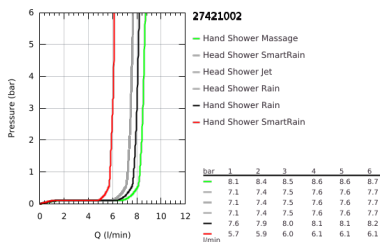

27 421 002 EUPHORIA SYSTEM 260 SHOWER SYSTEM WITH DIVERTER FOR WALL MOUNTING

PRODUCT DESCRIPTION

- Colour: chrome
- consisting of:
 - horizontal swivable 450 mm shower arm
 - change between hand and head shower by diverter
 - head shower Euphoria 260 (26 457)
 - spray patterns: Rain, SmartRain, Jet
 - maximum flow rate (at 3 bar): 7.5 l/min
 - with ball joint
 - rotation angle $\pm 15^\circ$
- hand shower Euphoria 110 Massage (27 239)
 - spray patterns: Rain, SmartRain, Massage
 - maximum flow rate (at 3 bar): 8.5 l/min
 - adjustable in height with gliding element
 - shower hose Silverflex 1750 mm 1/2" x 1/2" (28 388)
 - Silverflex shower hose 800 mm
 - connection to water supply with 1/2"-thread of the 800 mm shower hose to faucet / wall union
 - maximum flow rate system (at 3 bar): 8.5 l/min
 - GROHE EcoJoy - less water, perfect flow
 - GROHE DreamSpray - perfect spray pattern
 - GROHE LongLife finish
 - GROHE SprayDimmer - stepless flow rate adjustment
 - GROHE SpeedClean - effortless limescale removal
 - Inner WaterGuide - inner insulation for surface protection
 - TwistStop - to prevent hose from twisting
 - suitable for instantaneous heaters from 18 kW/h
 - minimum flow rate 5 l/min.
 - minimum pressure 1.0 bar