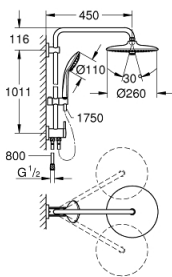

27 421 002 EUPHORIA SYSTEM 260 SHOWER SYSTEM WITH DIVERTER FOR WALL MOUNTING

PRODUCT DESCRIPTION

- Colour: chrome
- consisting of:
 - horizontal swivable 450 mm shower arm
 - change between hand and head shower by diverter
 - head shower Euphoria 260 (26 457)
 - spray patterns: Rain, SmartRain, Jet
 - maximum flow rate (at 3 bar): 7.5 l/min
 - with ball joint
 - rotation angle $\pm 15^\circ$
- hand shower Euphoria 110 Massage (27 239)
 - spray patterns: Rain, SmartRain, Massage
 - maximum flow rate (at 3 bar): 8.5 l/min
 - adjustable in height with gliding element
 - shower hose Silverflex 1750 mm 1/2" x 1/2" (28 388)
 - Silverflex shower hose 800 mm
 - connection to water supply with 1/2"-thread of the 800 mm shower hose to faucet / wall union
 - maximum flow rate system (at 3 bar): 8.5 l/min
 - GROHE EcoJoy - less water, perfect flow
 - GROHE DreamSpray - perfect spray pattern
 - GROHE LongLife finish
 - GROHE SprayDimmer - stepless flow rate adjustment
 - GROHE SpeedClean - effortless limescale removal
 - Inner WaterGuide - inner insulation for surface protection
 - TwistStop - to prevent hose from twisting
 - suitable for instantaneous heaters from 18 kW/h
 - minimum flow rate 5 l/min.
 - minimum pressure 1.0 bar

27 421 002 EUPHORIA SYSTEM 260 SHOWER SYSTEM WITH DIVERTER FOR WALL MOUNTING

SPARE PARTS

- 1: Fibre seal dia. $\varnothing 18.5 \times \varnothing 12 \times 2$ (Spare part-nr. 0138900M)
 - 2: Dirt strainer (Spare part-nr. 48007000)
 - 3: Dirt strainer (Spare part-nr. 0700200M)
 - 4: Glider (Spare part-nr. 12140000)
 - 5: Repl.kit f.rotary valve (Spare part-nr. 45915000)
 - 6: Non-return valve (Spare part-nr. 08565000)
 - 7: Shower bar holder (Spare part-nr. 48279000)
 - 8: Compensation disc (Spare part-nr. 27180000)*
 - 9: Shower arm for shower systems (Spare part-nr. 14047000)*
- * Optional accessories