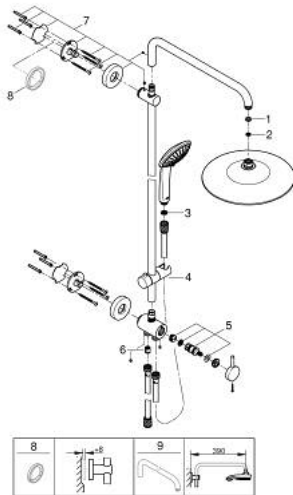

27 421 002 EUPHORIA SYSTEM 260 SHOWER SYSTEM WITH DIVERTER FOR WALL MOUNTING

PRODUCT DESCRIPTION

- Colour: chrome
- consisting of:
 - horizontal swivable 450 mm shower arm
 - change between hand and head shower by diverter
 - head shower Euphoria 260 (26 457)
 - spray patterns: Rain, SmartRain, Jet
 - maximum flow rate (at 3 bar): 7.5 l/min
 - with ball joint
 - rotation angle $\pm 15^\circ$
- hand shower Euphoria 110 Massage (27 239)
 - spray patterns: Rain, SmartRain, Massage
 - maximum flow rate (at 3 bar): 8.5 l/min
 - adjustable in height with gliding element
 - shower hose Silverflex 1750 mm 1/2" x 1/2" (28 388)
 - Silverflex shower hose 800 mm
 - connection to water supply with 1/2"-thread of the 800 mm shower hose to faucet / wall union
 - maximum flow rate system (at 3 bar): 8.5 l/min
 - GROHE EcoJoy - less water, perfect flow
 - GROHE DreamSpray - perfect spray pattern
 - GROHE LongLife finish
 - GROHE SprayDimmer - stepless flow rate adjustment
 - GROHE SpeedClean - effortless limescale removal
 - Inner WaterGuide - inner insulation for surface protection
 - TwistStop - to prevent hose from twisting
 - suitable for instantaneous heaters from 18 kW/h
 - minimum flow rate 5 l/min.
 - minimum pressure 1.0 bar

27 421 002 EUPHORIA SYSTEM 260 SHOWER SYSTEM WITH DIVERTER FOR WALL MOUNTING

SPARE PARTS

- 1: Fibre seal dia. $\varnothing 18.5 \times \varnothing 12 \times 2$ (Spare part-nr. 0138900M)
 - 2: Dirt strainer (Spare part-nr. 48007000)
 - 3: Dirt strainer (Spare part-nr. 0700200M)
 - 4: Glider (Spare part-nr. 12140000)
 - 5: Repl.kit f.rotary valve (Spare part-nr. 45915000)
 - 6: Non-return valve (Spare part-nr. 08565000)
 - 7: Shower bar holder (Spare part-nr. 48279000)
 - 8: Compensation disc (Spare part-nr. 27180000)*
 - 9: Shower arm for shower systems (Spare part-nr. 14047000)*
- * Optional accessories