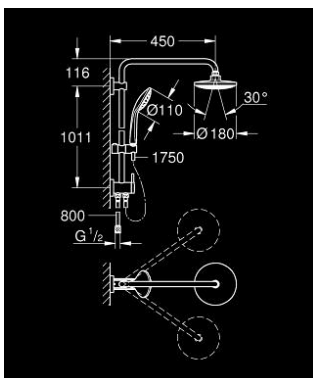

27 421 001 EUPHORIA SYSTEM 180 SHOWER SYSTEM WITH DIVERTER FOR WALL MOUNTING

PRODUCT DESCRIPTION

- Colour: chrome
- consisting of:
 - horizontal swivable 450 mm shower arm
 - change between hand and head shower by diverter
 - head shower Euphoria Cosmopolitan(27 492 000)
 - spray pattern: Rain
 - with ball joint
 - rotation angle $\pm 15^\circ$
- hand shower Euphoria 110 Massage (27 239)
- adjustable in height with gliding element
- shower hose Silverflex 1750 mm 1/2" x 1/2" (28 388)
- Silverflex shower hose 800 mm
- connection to water supply with 1/2"-thread of the 800 mm shower hose to faucet / wall union
- 9.5 l/min flow limiter
- GROHE DreamSpray - perfect spray pattern
- GROHE LongLife finish
- GROHE SpeedClean - effortless limescale removal
- TwistStop - to prevent hose from twisting
- Inner WaterGuide - inner insulation for surface protection
- suitable for instantaneous heaters from 18 kW/h
- minimum flow rate 7 l/min.