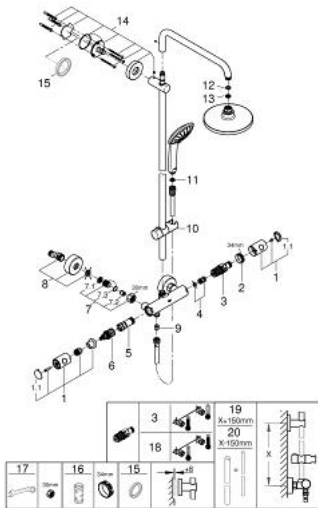

27 420 001 EUPHORIA 180 SHOWER SYSTEM WITH SAFETY MIXER FOR WALL MOUNTING

SPARE PARTS

- 1: Metal handle 1/2" (Spare part-nr. 47984000)
- 1.1: Cover cap (Spare part-nr. 6458500M)
- 2: Fitting ring (Spare part-nr. 47743000)
- 3: Thermostatic compact cartridge 1/2" (Spare part-nr. 47439000)
- 4: Buffer (Spare part-nr. 47398000)
- 5: Water flow (Spare part-nr. 47751000)
- 6: Aquadimmer (Spare part-nr. 12433000)
- 7: Non-return valve (Spare part-nr. 47189000)
- 7.1: Dirt strainer (Spare part-nr. 0726400M)
- 7.2: Non-return valve (Spare part-nr. 08565000)
- 7.3: O-ring $\varnothing 17 \times \varnothing 2$ (Spare part-nr. 0305500M)
- 8: S-union (Spare part-nr. 12662000)
- 9: Non-return valve (Spare part-nr. 08565000)
- 10: Glider (Spare part-nr. 12140000)
- 11: Dirt strainer (Spare part-nr. 0700200M)
- 12: Fibre seal dia. $\varnothing 18.5 \times \varnothing 12 \times 2$ (Spare part-nr. 0138900M)
- 13: Dirt strainer (Spare part-nr. 48007000)
- 14: Shower bar holder (Spare part-nr. 48279000)
- 15: Compensation disc (Spare part-nr. 27180000)*
- 16: Socket Spanner (Spare part-nr. 19332000)*
- 17: Special spanner (Spare part-nr. 19377000)*
- 18: GROHE TurboStat cartridge 1/2" (Spare part-nr. 47175000)*
- 19: Shower system pipe for retrofitting (Spare part-nr. 48053000)*
- 20: Shower system pipe for retrofitting (Spare part-nr. 48054000)*

* Optional accessories