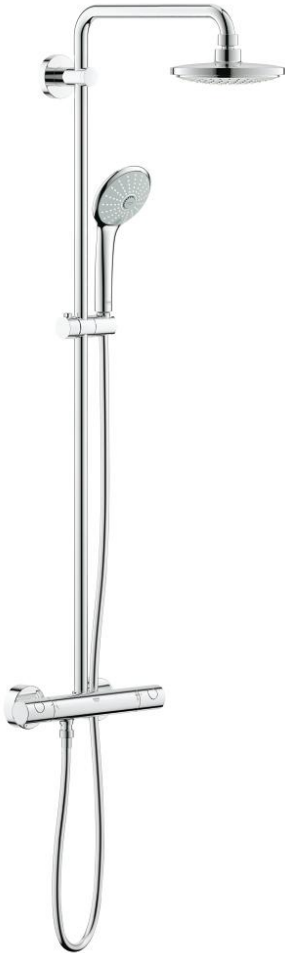

27 420 001 EUPHORIA 180 SHOWER SYSTEM WITH SAFETY MIXER FOR WALL MOUNTING

PRODUCT DESCRIPTION

- Colour: chrome
- consisting of:
 - horizontal swivable 390 mm shower arm
 - exposed Safety Mixer with Aquadimmer function
 - allows change between:
 - head shower Euphoria Cosmopolitan 180 (27 491 000)
 - spray pattern: Rain
 - with ball joint
 - rotation angle $\pm 15^\circ$
 - hand shower Euphoria 110 Massage (27 221 000)
- adjustable in height with gliding element (12 140)
- shower hose Silverflex 1750 mm 1/2" x 1/2" (28 388)
- GROHE TurboStat - compact cartridge with wax thermoelement
- GROHE DreamSpray - perfect spray pattern
- GROHE LongLife finish
- GROHE SpeedClean - effortless limescale removal
- Inner WaterGuide - inner insulation for surface protection
- TwistStop - to prevent hose from twisting
- suitable for instantaneous heaters from 18 kW/h
- minimum flow rate 7 l/min.
- optional upgrade: GROHE EasyReach tray (26 362)