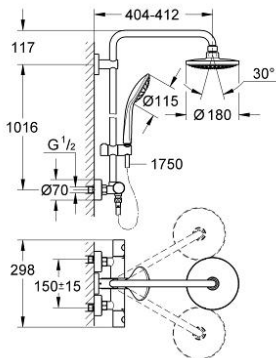

27 420 001 EUPHORIA 180 SHOWER SYSTEM WITH SAFETY MIXER FOR WALL MOUNTING

PRODUCT DESCRIPTION

- Colour: chrome
- consisting of:
 - horizontal swivable 390 mm shower arm
 - exposed Safety Mixer with Aquadimmer function
 - allows change between:
 - head shower Euphoria Cosmopolitan 180 (27 491 000)
 - spray pattern: Rain
 - with ball joint
 - rotation angle $\pm 15^\circ$
 - hand shower Euphoria 110 Massage (27 221 000)
- adjustable in height with gliding element (12 140)
- shower hose Silverflex 1750 mm 1/2" x 1/2" (28 388)
- GROHE TurboStat - compact cartridge with wax thermoelement
- GROHE DreamSpray - perfect spray pattern
- GROHE LongLife finish
- GROHE SpeedClean - effortless limescale removal
- Inner WaterGuide - inner insulation for surface protection
- TwistStop - to prevent hose from twisting
- suitable for instantaneous heaters from 18 kW/h
- minimum flow rate 7 l/min.
- optional upgrade: GROHE EasyReach tray (26 362)