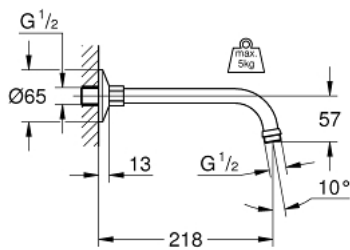

27 406 000 RELEXA SHOWER ARM 218 MM

PRODUCT DESCRIPTION

- Colour: chrome
- connection thread 1/2"
- projection 218 mm
- escutcheon
- GROHE LongLife finish

27 406 000 **RELEXA SHOWER ARM 218 MM**

SPARE PARTS

1: Wall flange 1/2" (Spare part-nr. 02201000)