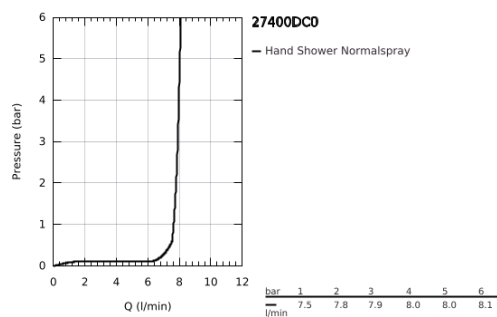

## 27 400 DC0 EUPHORIA COSMOPOLITAN STICK HAND SHOWER 1 SPRAY

### PRODUCT DESCRIPTION

- Colour: supersteel
- spray pattern: Standard spray
- maximum flow rate (at 3 bar): 7.9 l/min
- GROHE EcoJoy - less water, perfect flow
- GROHE LongLife finish
- GROHE SpeedClean - effortless limescale removal
- Inner WaterGuide - inner insulation for surface protection
- Universal Mounting System - connects to all standard threads for easy fitting
- suitable for instantaneous heater
- minimum pressure 1.0 bar