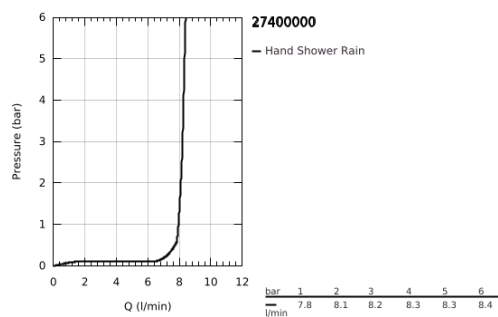

27 400 000 EUPHORIA COSMOPOLITAN STICK HAND SHOWER 1 SPRAY

PRODUCT DESCRIPTION

- Colour: chrome
- spray pattern: Standard spray
- maximum flow rate (at 3 bar): 7.9 l/min
- GROHE EcoJoy - less water, perfect flow
- GROHE LongLife finish
- GROHE SpeedClean - effortless limescale removal
- Inner WaterGuide - inner insulation for surface protection
- Universal Mounting System - connects to all standard threads for easy fitting
- suitable for instantaneous heater
- minimum pressure 1.0 bar

27 400 000 **EUPHORIA COSMOPOLITAN STICK HAND SHOWER 1 SPRAY**

SPARE PARTS

1: Dirt strainer (Spare part-nr. 0700200M)