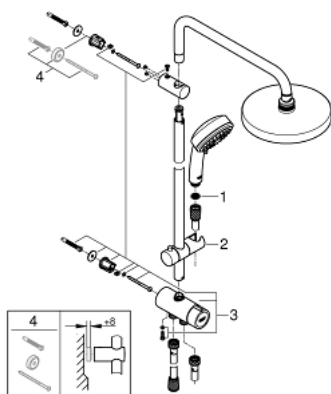

## 27 394 001 TEMPESTA COSMOPOLITAN SYSTEM 200 SHOWER SYSTEM WITH DIVERTER FOR WALL MOUNTING

### PRODUCT DESCRIPTION

- Colour: chrome
- consisting of:
  - horizontal 390 mm shower arm, adjustable before installation
  - change by diverter between hand shower, head shower or head shower Eco setting
  - head shower Tempesta Cosmopolitan 200 (27 541)
  - 2 spray patterns (via diverter): Rain, SmartRain
- with ball joint
- rotation angle  $\pm 15^\circ$
- hand shower Tempesta Cosmopolitan 100 (27 573 001)
- spray patterns: GROHE Rain O<sup>2</sup>, Rain, Massage, Jet
- adjustable in height with gliding element
- distance between diverter and upper bracket: 620 mm
- shower hose Relaxaflex 1500 mm (28 151)
- shower hose Relaxaflex 1250 mm (28 150)
- flexible installation: connection to faucet / wall union for water supply with 1/2" thread of the 1250 mm shower hose
- minimum flow rate 7 l/min.
- GROHE DreamSpray - perfect spray pattern
- GROHE LongLife finish
- GROHE SpeedClean - effortless limescale removal
- Inner WaterGuide - inner insulation for surface protection