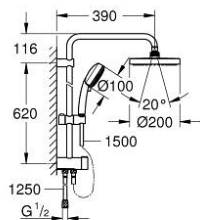

## 27 394 001 TEMPESTA COSMOPOLITAN SYSTEM 200 SHOWER SYSTEM WITH DIVERTER FOR WALL MOUNTING

### PRODUCT DESCRIPTION

- Colour: chrome
- consisting of:
  - horizontal 390 mm shower arm, adjustable before installation
  - change by diverter between hand shower, head shower or head shower Eco setting
  - head shower Tempesta Cosmopolitan 200 (27 541)
  - 2 spray patterns (via diverter): Rain, SmartRain
- with ball joint
- rotation angle  $\pm 15^\circ$
- hand shower Tempesta Cosmopolitan 100 (27 573 001)
- spray patterns: GROHE Rain O<sup>2</sup>, Rain, Massage, Jet
- adjustable in height with gliding element
- distance between diverter and upper bracket: 620 mm
- shower hose Relaxaflex 1500 mm (28 151)
- shower hose Relaxaflex 1250 mm (28 150)
- flexible installation: connection to faucet / wall union for water supply with 1/2" thread of the 1250 mm shower hose
- minimum flow rate 7 l/min.
- GROHE DreamSpray - perfect spray pattern
- GROHE LongLife finish
- GROHE SpeedClean - effortless limescale removal
- Inner WaterGuide - inner insulation for surface protection