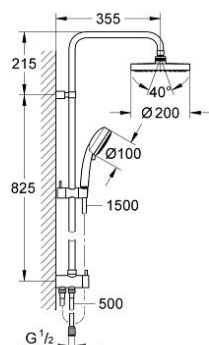

27 394 000 TEMPESTA COSMOPOLITAN SYSTEM 200 SHOWER SYSTEM WITH DIVERTER FOR WALL MOUNTING

PRODUCT DESCRIPTION

- Colour: chrome
- consisting of:
 - horizontal shower arm
 - change between hand and head shower by diverter
 - allows change between:
 - head shower Tempesta Cosmopolitan 200 (27 541)
 - spray pattern: Rain
 - with ball joint, rotation angle $\pm 20^\circ$
 - hand shower Tempesta Cosmopolitan 100 (27 573 001)
 - adjustable in height with gliding element
- Relexaflex shower hose

27 394 000 TEMPESTA COSMOPOLITAN SYSTEM 200 SHOWER SYSTEM WITH DIVERTER FOR WALL MOUNTING

SPARE PARTS

- 1: Diverter (Spare part-nr. 46877000)
- 2: Glider (Spare part-nr. 46876000)
- 3: Dirt strainer (Spare part-nr. 0700200M)
- 4: Mounting set (Spare part-nr. 46878000)