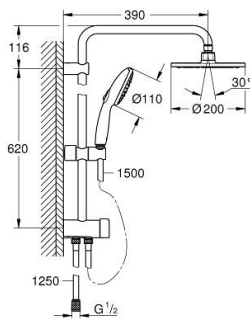

27 389 003 TEMPESTA SYSTEM 200 SHOWER SYSTEM WITH DIVERTER FOR WALL MOUNTING

PRODUCT DESCRIPTION

- Colour: chrome
- consisting of:
 - horizontal 390 mm shower arm, adjustable before installation
 - change by diverter between hand shower, head shower or head shower Eco setting
 - head shower Tempesta Cosmopolitan 200 (27 541)
 - spray pattern: Rain
 - maximum flow rate (at 3 bar): 9.5 l/min
 - with ball joint
 - rotation angle $\pm 15^\circ$
 - hand shower Tempesta 110 (28 261)
 - spray patterns: Rain, Jet, Massage
 - maximum flow rate (at 3 bar): 13.5 l/min
 - adjustable in height with gliding element
 - distance between diverter and upper bracket: 620 mm
 - shower hose Relexaflex 1500 mm (28 151)
 - shower hose Relexaflex 1250 mm (28 150)
- flexible installation: connection to faucet / wall union for water supply with 1/2" thread of the 1250 mm shower hose
- GROHE SmartSwitch - easily rotate the dial to enjoy your preferred spray option
- GROHE DreamSpray - perfect spray pattern
- ShockProof silicone ring prevents damages caused by shower falling
- GROHE LongLife finish
- GROHE SpeedClean - effortless limescale removal
- Inner WaterGuide - inner insulation for surface protection
- maximum flow rate (at 3 bar): 13.5 l/min
- minimum flow rate 7 l/min.

27 389 003 TEMPESTA SYSTEM 200 SHOWER SYSTEM WITH DIVERTER FOR WALL MOUNTING

SPARE PARTS

- 1: Dirt strainer (Spare part-nr. 0700200M)
 - 2: Glider (Spare part-nr. 48609000)
 - 3: Diverter (Spare part-nr. 48338000)
 - 4: Compensation disc (Spare part-nr. 26496000)*
- * Optional accessories