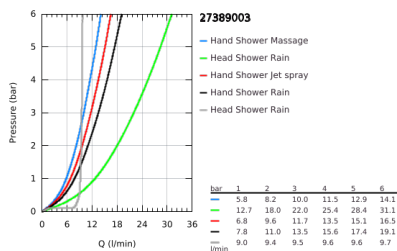

27 389 003 TEMPESTA SYSTEM 200 SHOWER SYSTEM WITH DIVERTER FOR WALL MOUNTING

PRODUCT DESCRIPTION

- Colour: chrome
- consisting of:
 - horizontal 390 mm shower arm, adjustable before installation
 - change by diverter between hand shower, head shower or head shower Eco setting
 - head shower Tempesta Cosmopolitan 200 (27 541)
 - spray pattern: Rain
 - maximum flow rate (at 3 bar): 9.5 l/min
 - with ball joint
 - rotation angle $\pm 15^\circ$
 - hand shower Tempesta 110 (28 261)
 - spray patterns: Rain, Jet, Massage
 - maximum flow rate (at 3 bar): 13.5 l/min
 - adjustable in height with gliding element
 - distance between diverter and upper bracket: 620 mm
 - shower hose Relexaflex 1500 mm (28 151)
 - shower hose Relexaflex 1250 mm (28 150)
- flexible installation: connection to faucet / wall union for water supply with 1/2" thread of the 1250 mm shower hose
- GROHE SmartSwitch - easily rotate the dial to enjoy your preferred spray option
- GROHE DreamSpray - perfect spray pattern
- ShockProof silicone ring prevents damages caused by shower falling
- GROHE LongLife finish
- GROHE SpeedClean - effortless limescale removal
- Inner WaterGuide - inner insulation for surface protection
- maximum flow rate (at 3 bar): 13.5 l/min
- minimum flow rate 7 l/min.