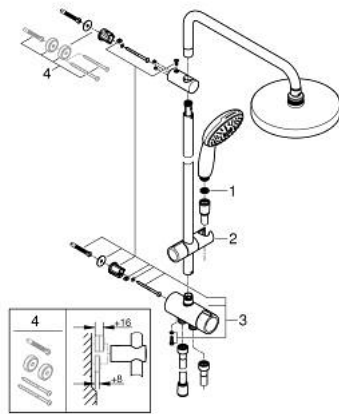

27 389 003 TEMPESTA SYSTEM 200 SHOWER SYSTEM WITH DIVERTER FOR WALL MOUNTING

PRODUCT DESCRIPTION

- Colour: chrome
- consisting of:
 - horizontal 390 mm shower arm, adjustable before installation
 - change by diverter between hand shower, head shower or head shower Eco setting
 - head shower Tempesta Cosmopolitan 200 (27 541)
 - spray pattern: Rain
 - maximum flow rate (at 3 bar): 9.5 l/min
 - with ball joint
 - rotation angle $\pm 15^\circ$
 - hand shower Tempesta 110 (28 261)
 - spray patterns: Rain, Jet, Massage
 - maximum flow rate (at 3 bar): 13.5 l/min
 - adjustable in height with gliding element
 - distance between diverter and upper bracket: 620 mm
 - shower hose Relexaflex 1500 mm (28 151)
 - shower hose Relexaflex 1250 mm (28 150)
- flexible installation: connection to faucet / wall union for water supply with 1/2" thread of the 1250 mm shower hose
- GROHE SmartSwitch - easily rotate the dial to enjoy your preferred spray option
- GROHE DreamSpray - perfect spray pattern
- ShockProof silicone ring prevents damages caused by shower falling
- GROHE LongLife finish
- GROHE SpeedClean - effortless limescale removal
- Inner WaterGuide - inner insulation for surface protection
- maximum flow rate (at 3 bar): 13.5 l/min
- minimum flow rate 7 l/min.

27 389 003 TEMPESTA SYSTEM 200 SHOWER SYSTEM WITH DIVERTER FOR WALL MOUNTING

SPARE PARTS

- 1: Dirt strainer (Spare part-nr. 0700200M)
 - 2: Glider (Spare part-nr. 48609000)
 - 3: Diverter (Spare part-nr. 48338000)
 - 4: Compensation disc (Spare part-nr. 26496000)*
- * Optional accessories