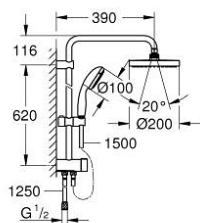

## 27 389 001 TEMPESTA SYSTEM 200 SHOWER SYSTEM WITH DIVERTER FOR WALL MOUNTING

### PRODUCT DESCRIPTION

- Colour: chrome
- consisting of:
  - horizontal 390 mm shower arm, adjustable before installation
  - change by diverter between hand shower, head shower or head shower Eco setting
  - head shower Tempesta Cosmopolitan 200 (27 541)
  - 2 spray patterns (via diverter): Rain, SmartRain
- with ball joint
- rotation angle  $\pm 15^\circ$
- hand shower Tempesta 100 (28 578 001)
- spray patterns: GROHE Rain O<sup>2</sup>, Rain, Massage, Jet
- adjustable in height with gliding element
- distance between diverter and upper bracket: 620 mm
- shower hose Relaxaflex 1500 mm (28 151)
- shower hose Relaxaflex 1250 mm (28 150)
- flexible installation: connection to faucet / wall union for water supply with 1/2" thread of the 1250 mm shower hose
- minimum flow rate 7 l/min.
- GROHE DreamSpray - perfect spray pattern
- GROHE LongLife finish
- GROHE SpeedClean - effortless limescale removal
- Inner WaterGuide - inner insulation for surface protection
- ShockProof silicone ring prevents damages caused by shower falling