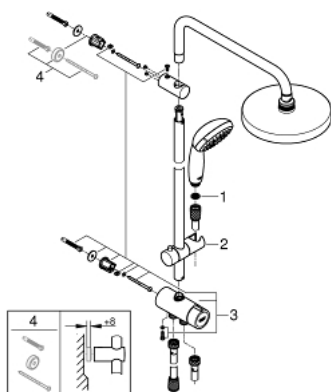

## 27 389 001 TEMPESTA SYSTEM 200 SHOWER SYSTEM WITH DIVERTER FOR WALL MOUNTING

### PRODUCT DESCRIPTION

- Colour: chrome
- consisting of:
  - horizontal 390 mm shower arm, adjustable before installation
  - change by diverter between hand shower, head shower or head shower Eco setting
  - head shower Tempesta Cosmopolitan 200 (27 541)
  - 2 spray patterns (via diverter): Rain, SmartRain
- with ball joint
- rotation angle  $\pm 15^\circ$
- hand shower Tempesta 100 (28 578 001)
- spray patterns: GROHE Rain O<sup>2</sup>, Rain, Massage, Jet
- adjustable in height with gliding element
- distance between diverter and upper bracket: 620 mm
- shower hose Relaxaflex 1500 mm (28 151)
- shower hose Relaxaflex 1250 mm (28 150)
- flexible installation: connection to faucet / wall union for water supply with 1/2" thread of the 1250 mm shower hose
- minimum flow rate 7 l/min.
- GROHE DreamSpray - perfect spray pattern
- GROHE LongLife finish
- GROHE SpeedClean - effortless limescale removal
- Inner WaterGuide - inner insulation for surface protection
- ShockProof silicone ring prevents damages caused by shower falling